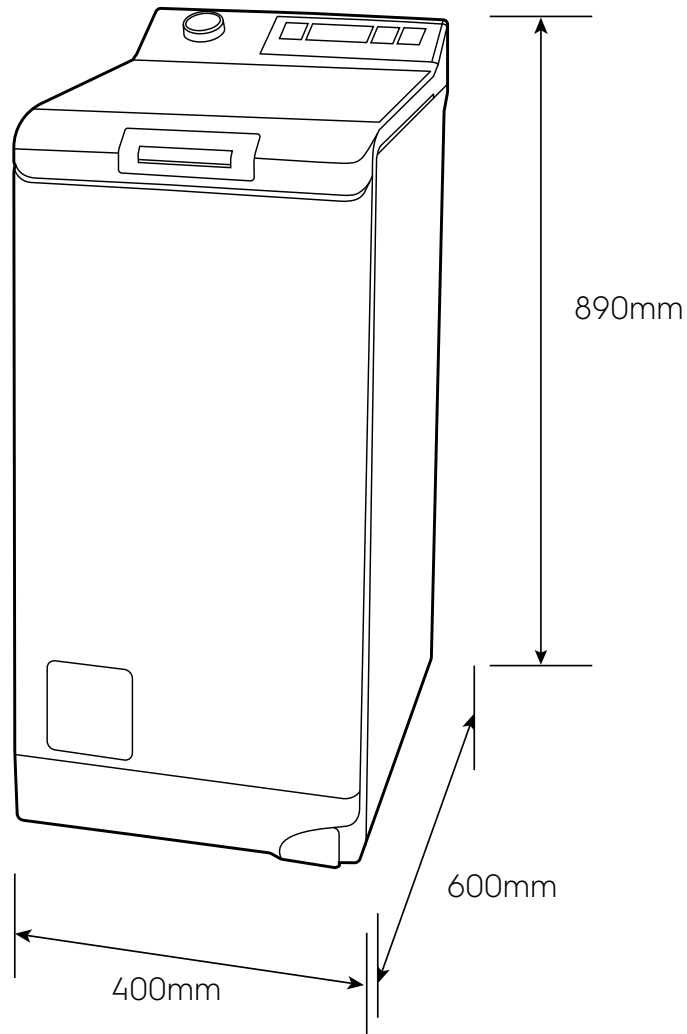

Dimension Guide

Top Load Washer

Model:
EW6T4722AF

Dimensions			
	width	height	depth
Product (mm)	400	890	600

Please note! Dimensions to be used as a guide only. All customers MUST refer to the user manual supplied with the product for detailed installation instructions.