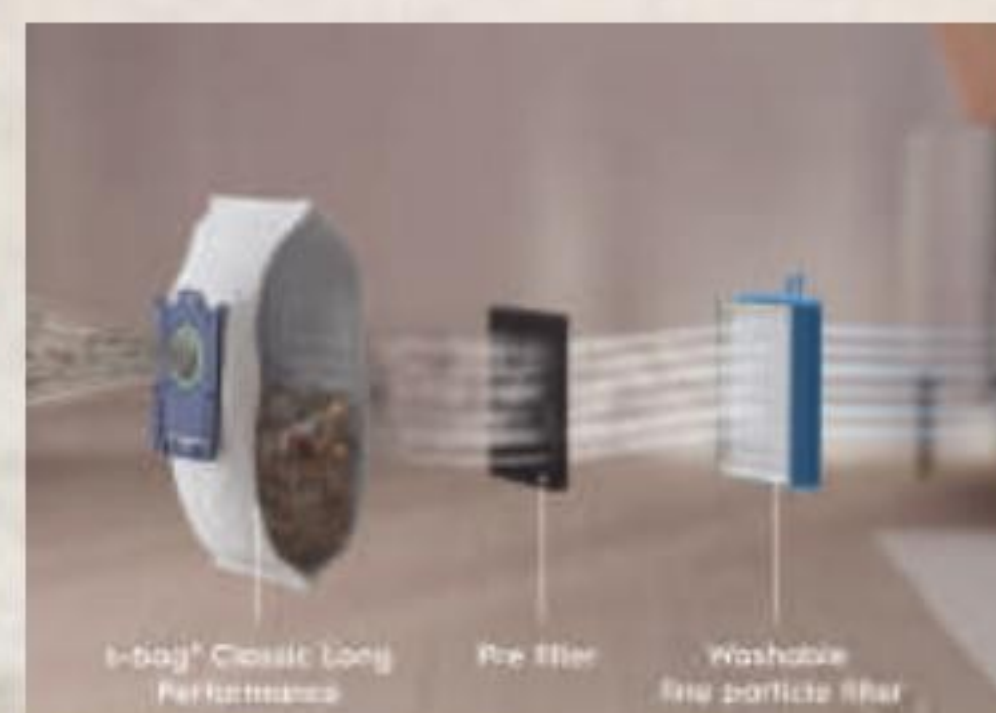

Hygienically cleaner home