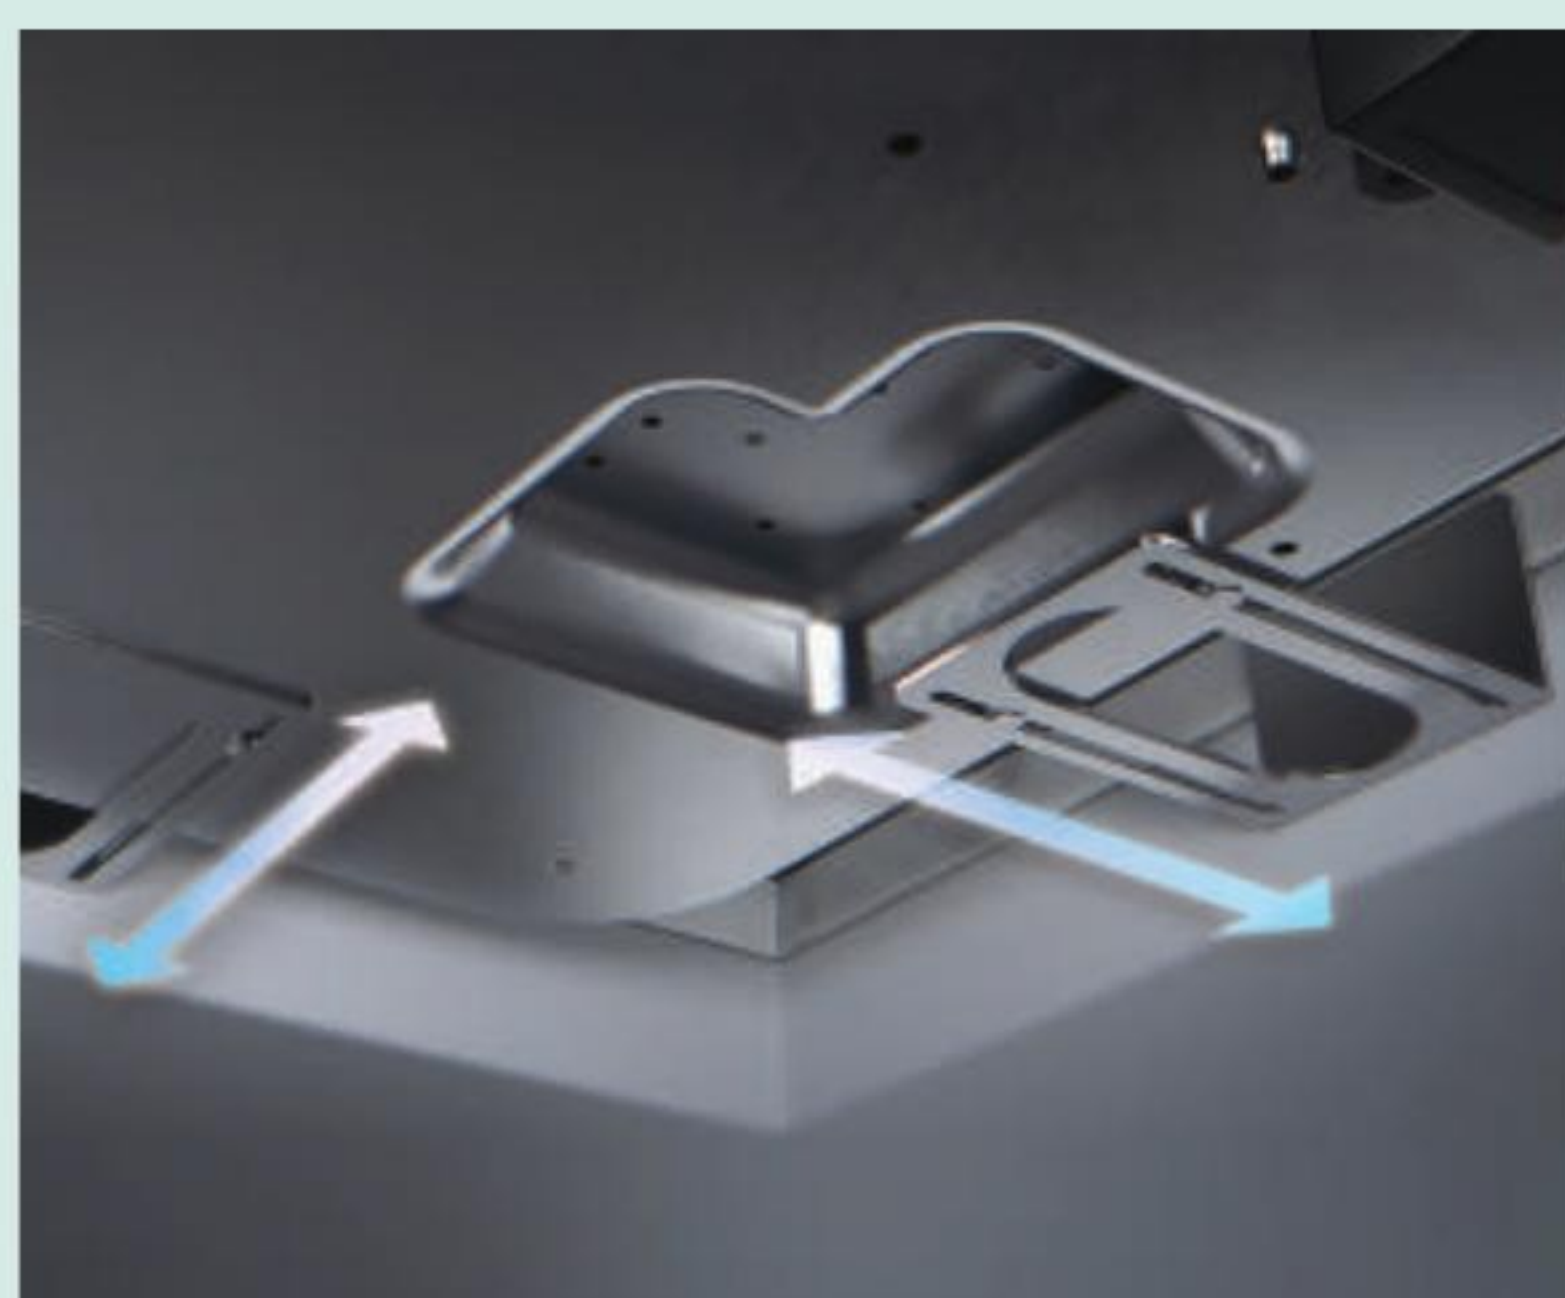

80cm Stainless Steel
Cut-Out: 700-790(W) x 405-475(D) mm

\$559

U.P. \$739

- FlameShield trivet
- High power burner
- Flame safety device

Easy installation into existing kitchen counter cut-outs without additional modifications.