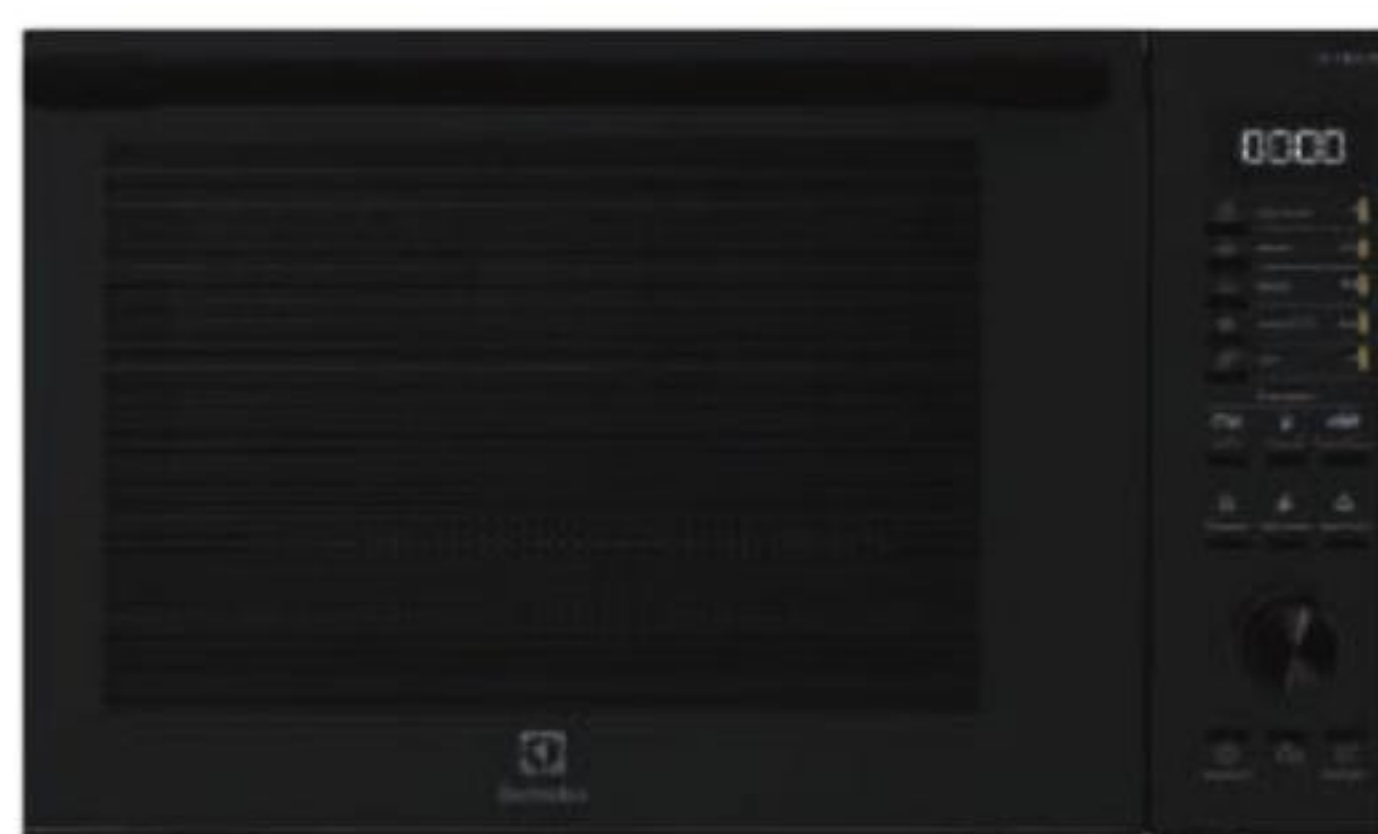

UltimateTaste 300
EOT0908X
9L, 363(W) × 260(H) × 203(D)mm

\$60

U.P. \$99

- Cooks, toasts and reheats
- 60-minute cooking timer
- Stay on function for continuous operation

Microwave Oven | Easy menu at your fingertips