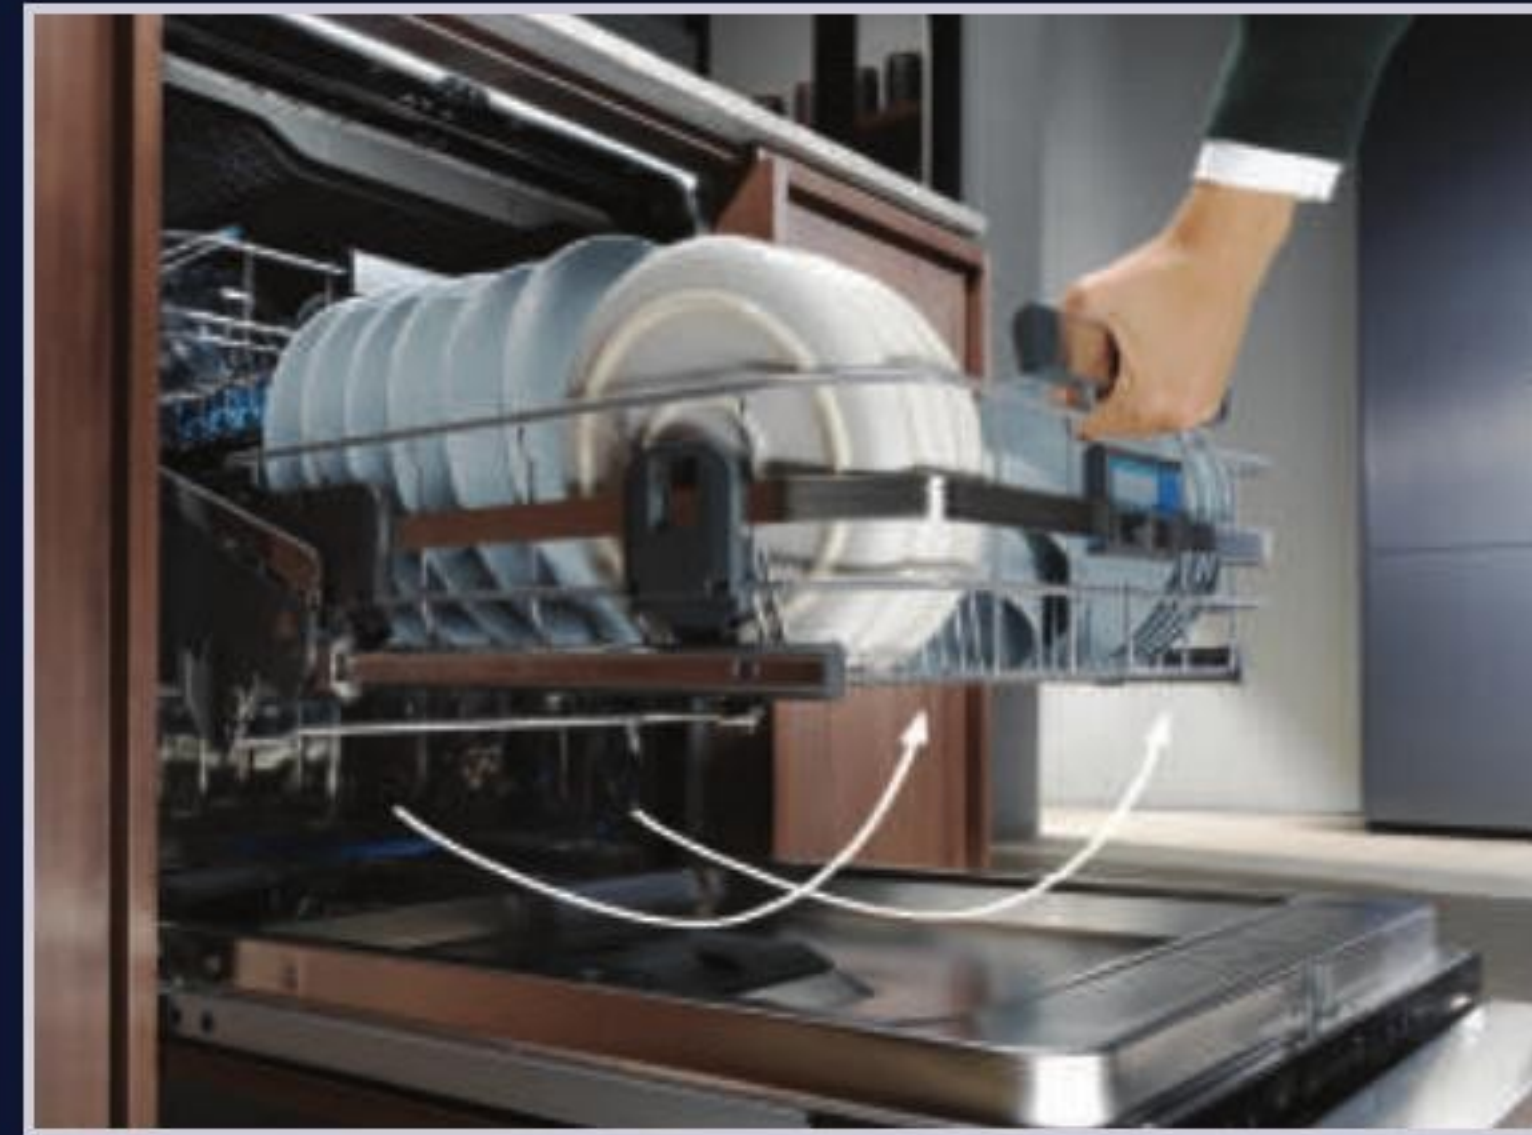

Dishwasher | Reduce Your Kitchen Workload

Simply grip, lift and load
ComfortLift® eases loading and unloading of dishes by raising the lower rack to a comfortable height.