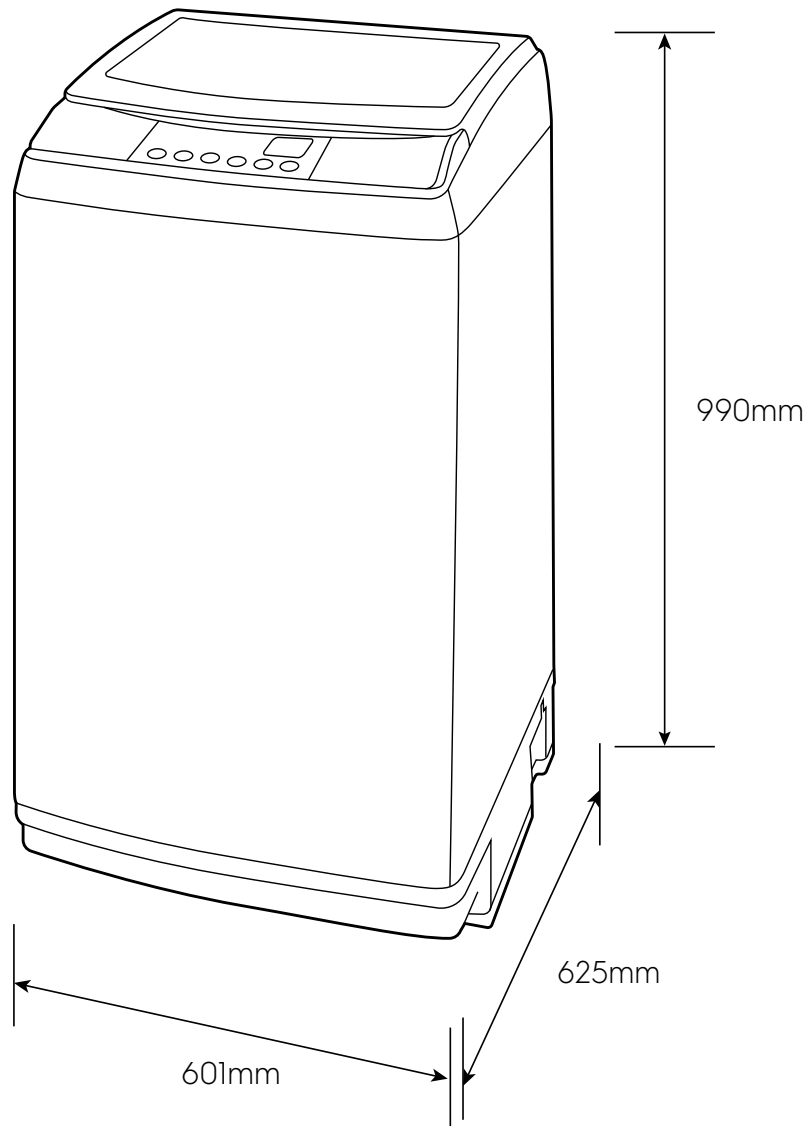

Dimension Guide

Top Load Washer

Model:

EWT2H88M1SB

Please note! Dimensions to be used as a guide only. All customers MUST refer to the user manual supplied with the product for detailed installation instructions.

© 2021 Electrolux S.E.A PTE. LTD. E_DIM_EWT2H88M1SB_Aug20