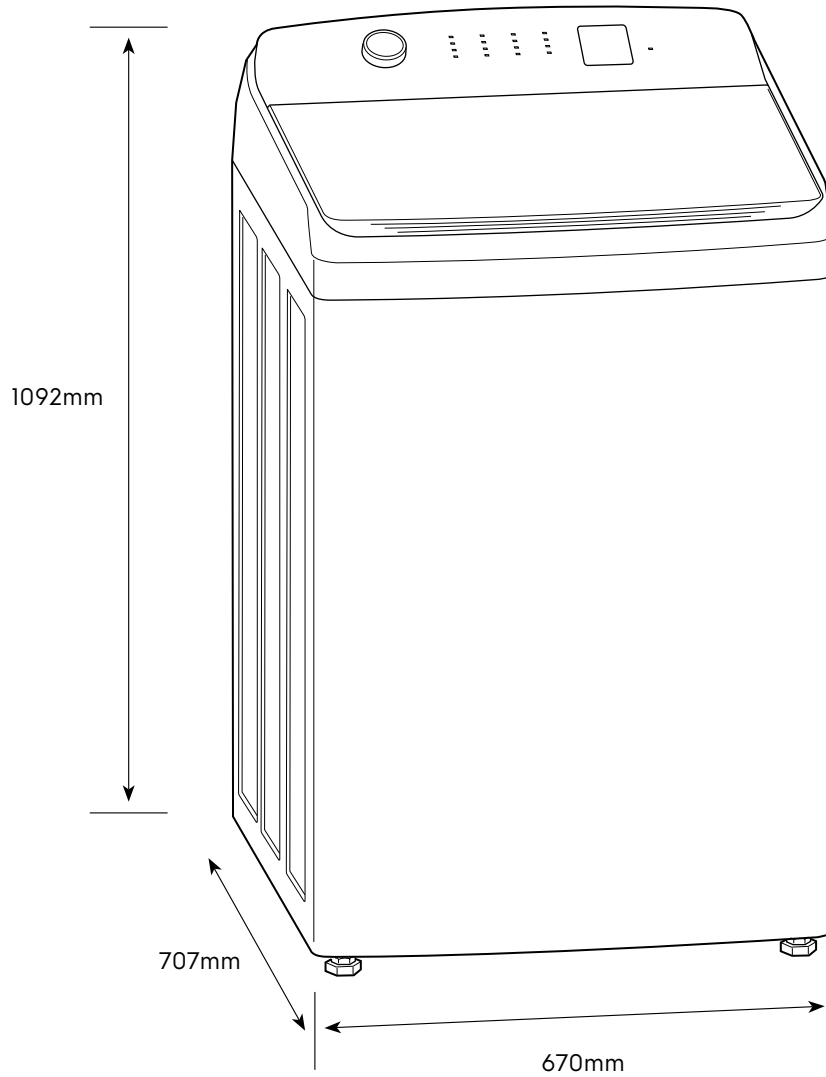

Dimension Guide

Top-load Washing Machine

Model:
EWT1274M7SA

Dimensions

	width	height	depth
Product (mm)	670	1092	707

Please note! Dimensions to be used as a guide only. All customers MUST refer to the user manual supplied with the product for detailed installation instructions.