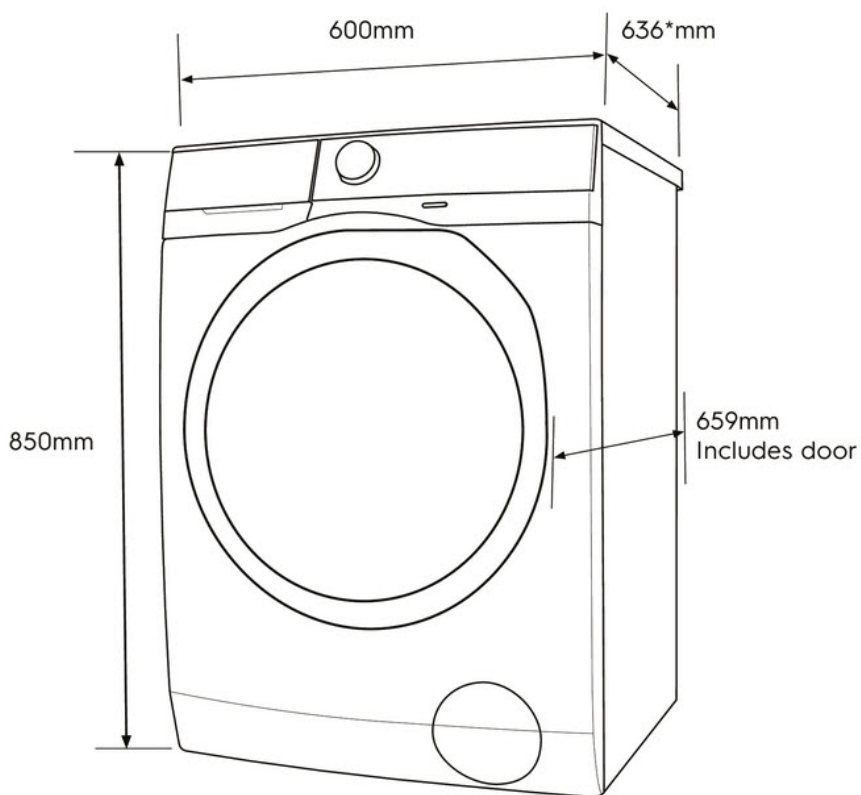

Dimension Guide

Front Load Washer

Model:
EWF9024P5WB

Dimensions			
	width	height	depth
Product (mm)	600	850	636

*Add 20mm for the hose protrusion at the back.

Please note! Dimensions to be used as a guide only. All customers MUST refer to the user manual supplied with the product for detailed installation instructions.
© 2021 Electrolux S.E.A PTE. LTD. E_DIM_EWF9024P5WB_Jun21