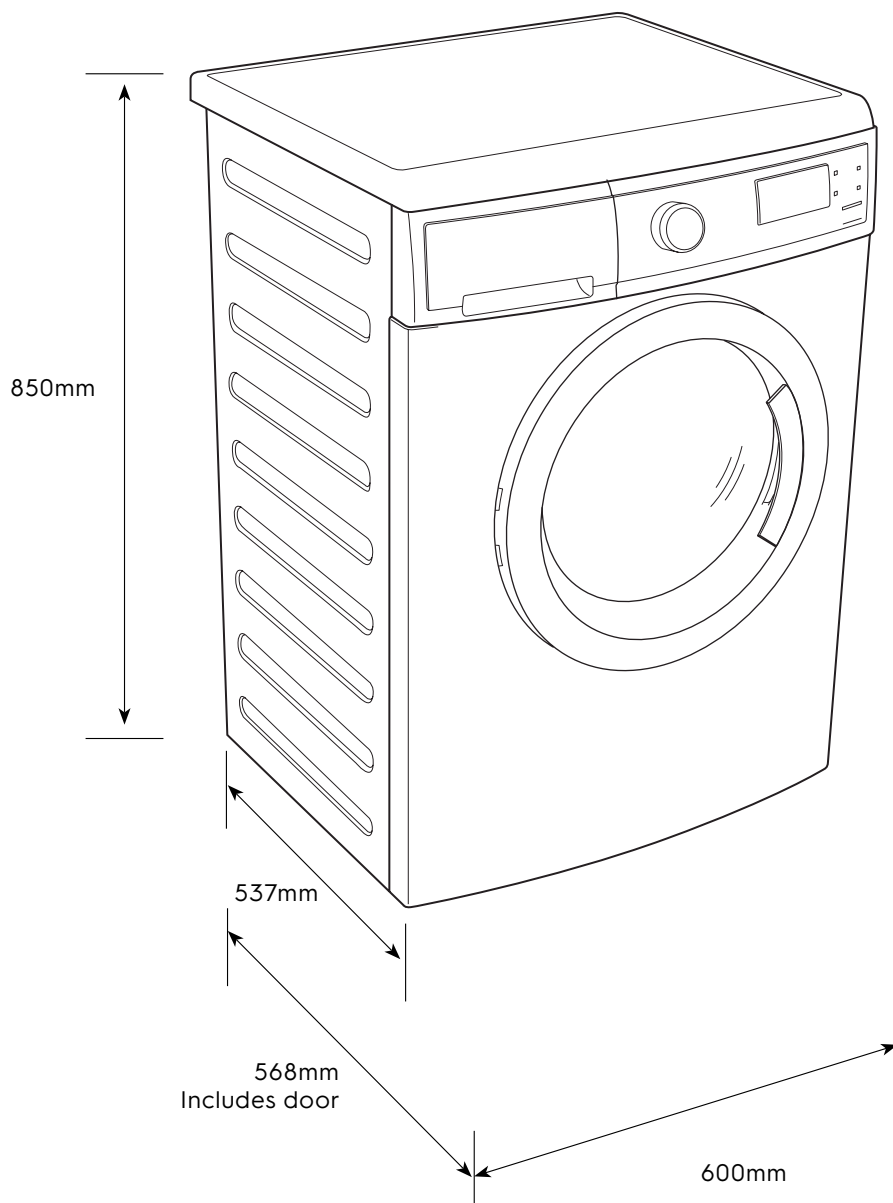

Dimension Guide

Front Load Washer

Model:
EWF8025DGWA

Dimensions

	width	height	depth	max depth
Product (mm)	600	850	537	568

Please note! Dimensions to be used as a guide only. All customers MUST refer to the user manual supplied with the product for detailed installation instructions.