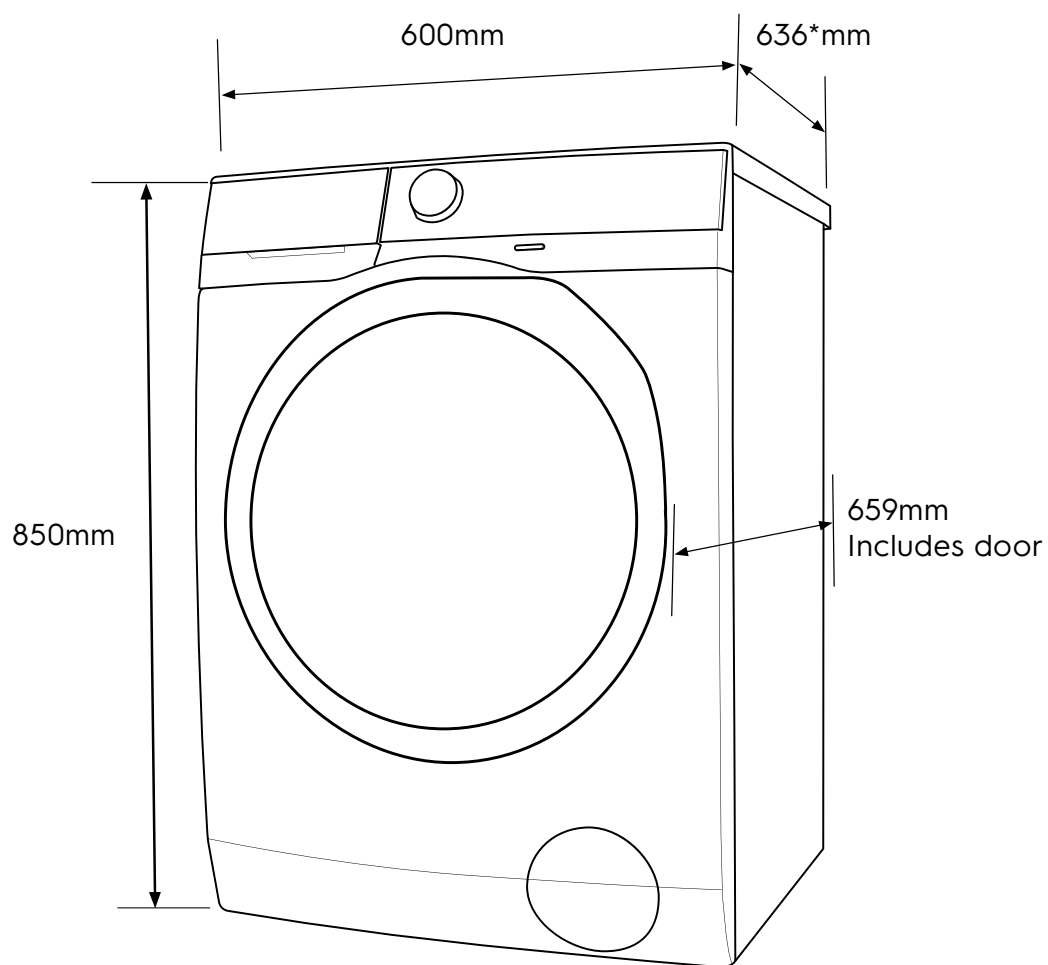

# Dimension Guide

## Front Load Washer

**Model:**  
EWF1042Q7WB

Dimensions			
	width	height	depth
Product (mm)	600	850	636

\*Add 20mm for the hose protrusion at the back.

**Please note!** Dimensions to be used as a guide only. All customers MUST refer to the user manual supplied with the product for detailed installation instructions.