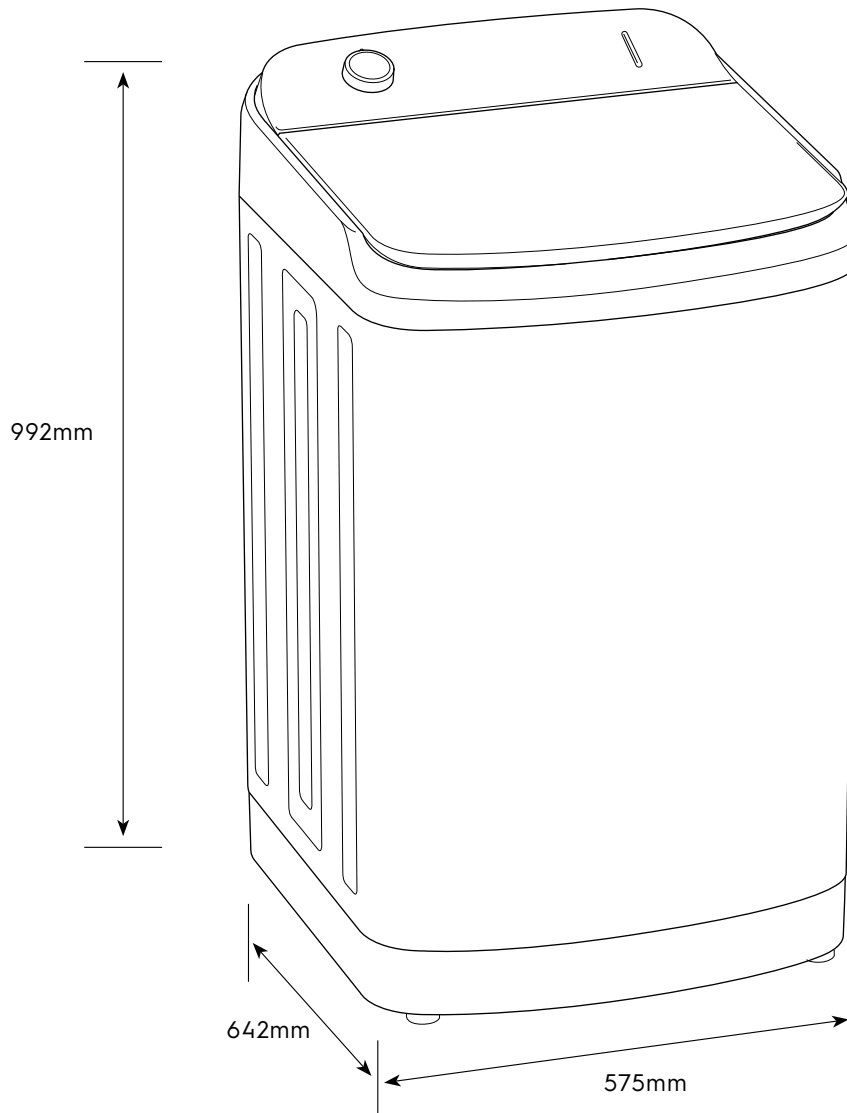

Dimension Guide

Top-load Washing Machine

Model:
EWT1074M5WA

Dimensions			
	width	height	depth
Product (mm)	575	992	642

Please note! Dimensions to be used as a guide only. All customers MUST refer to the user manual supplied with the product for detailed installation instructions.
© 2022 Electrolux S.E.A PTE. LTD. E_DIM_EWT1074M5WA_Jan22