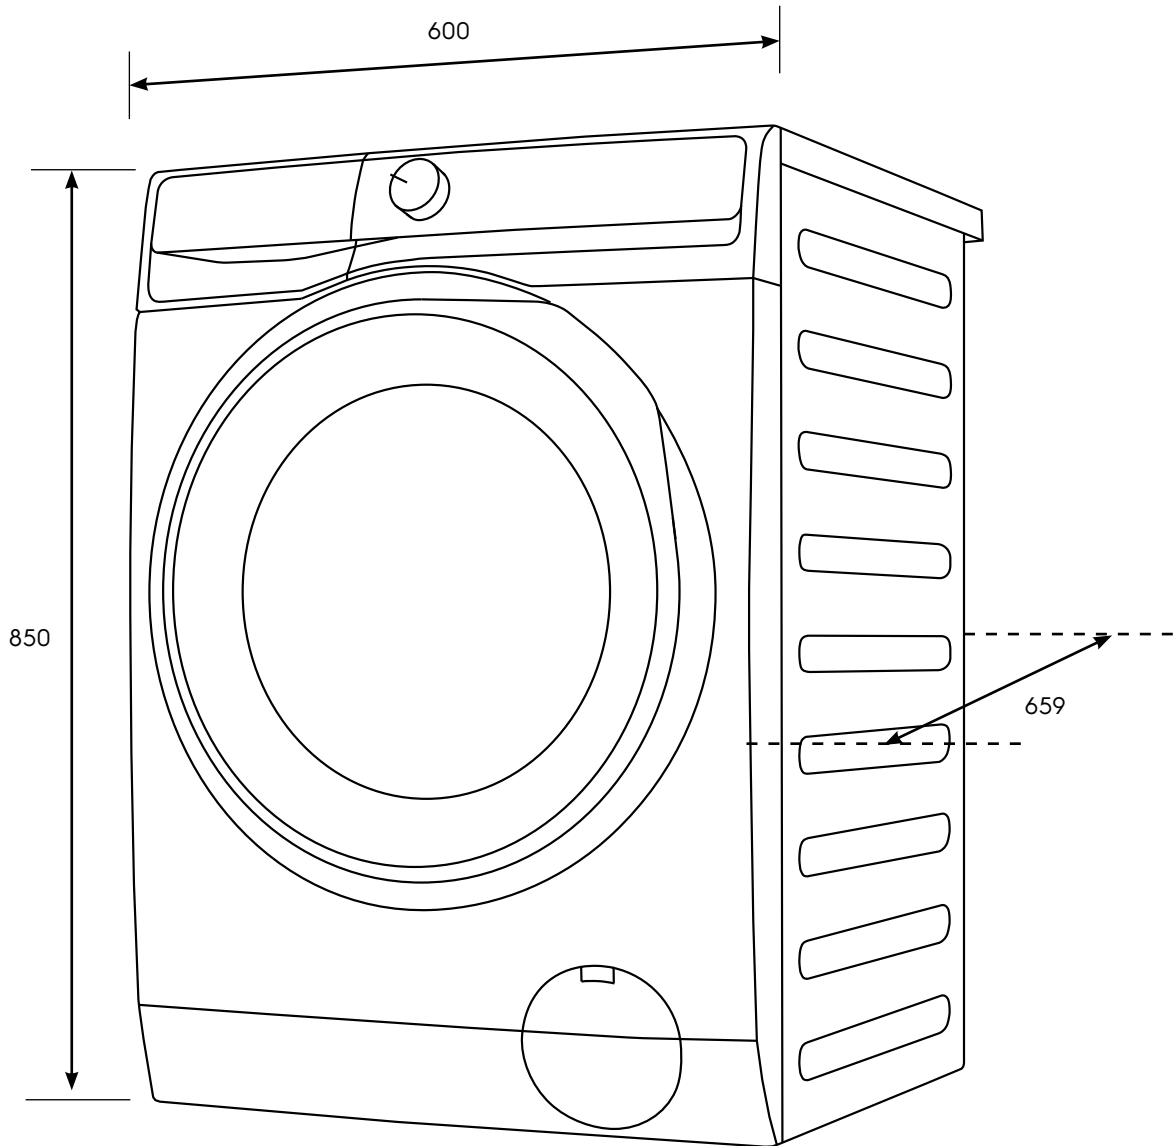

Dimension Guide

Front load washing machine

Model:
EWF1023P5SC

Dimensions			
	width	height	depth
Product (mm)	600	850	659

Please note! Dimensions to be used as a guide only. All customers MUST refer to the user manual supplied with the product for detailed installation instructions.