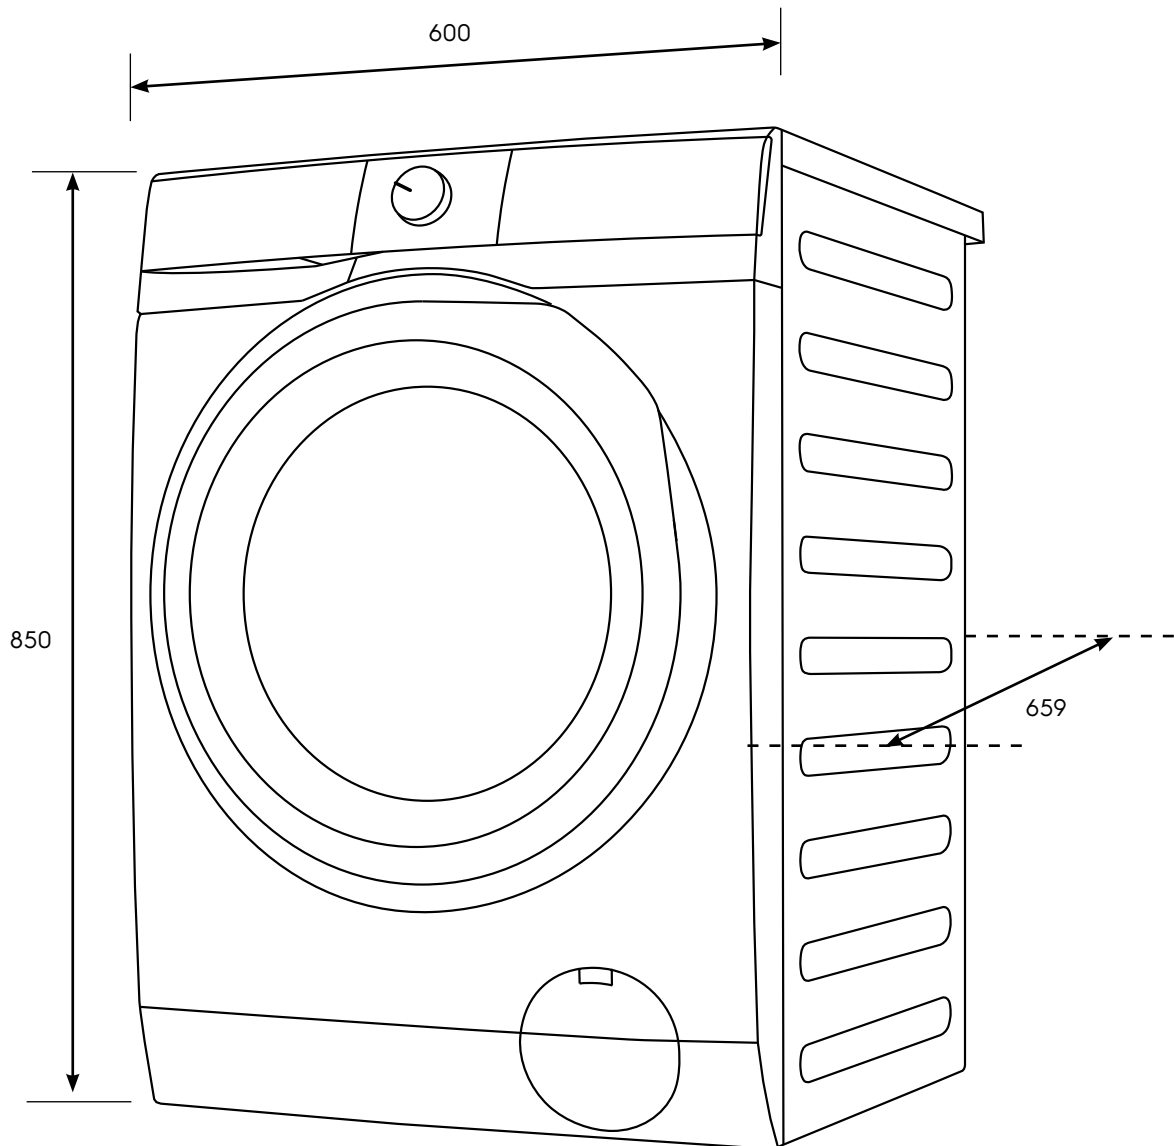

# Dimension Guide

## Washer dryer

**Model:**  
EWW9024P3EC

Dimensions			
	width	height	depth
Product (mm)	600	850	659

**Please note!** Dimensions to be used as a guide only. All customers MUST refer to the user manual supplied with the product for detailed installation instructions.