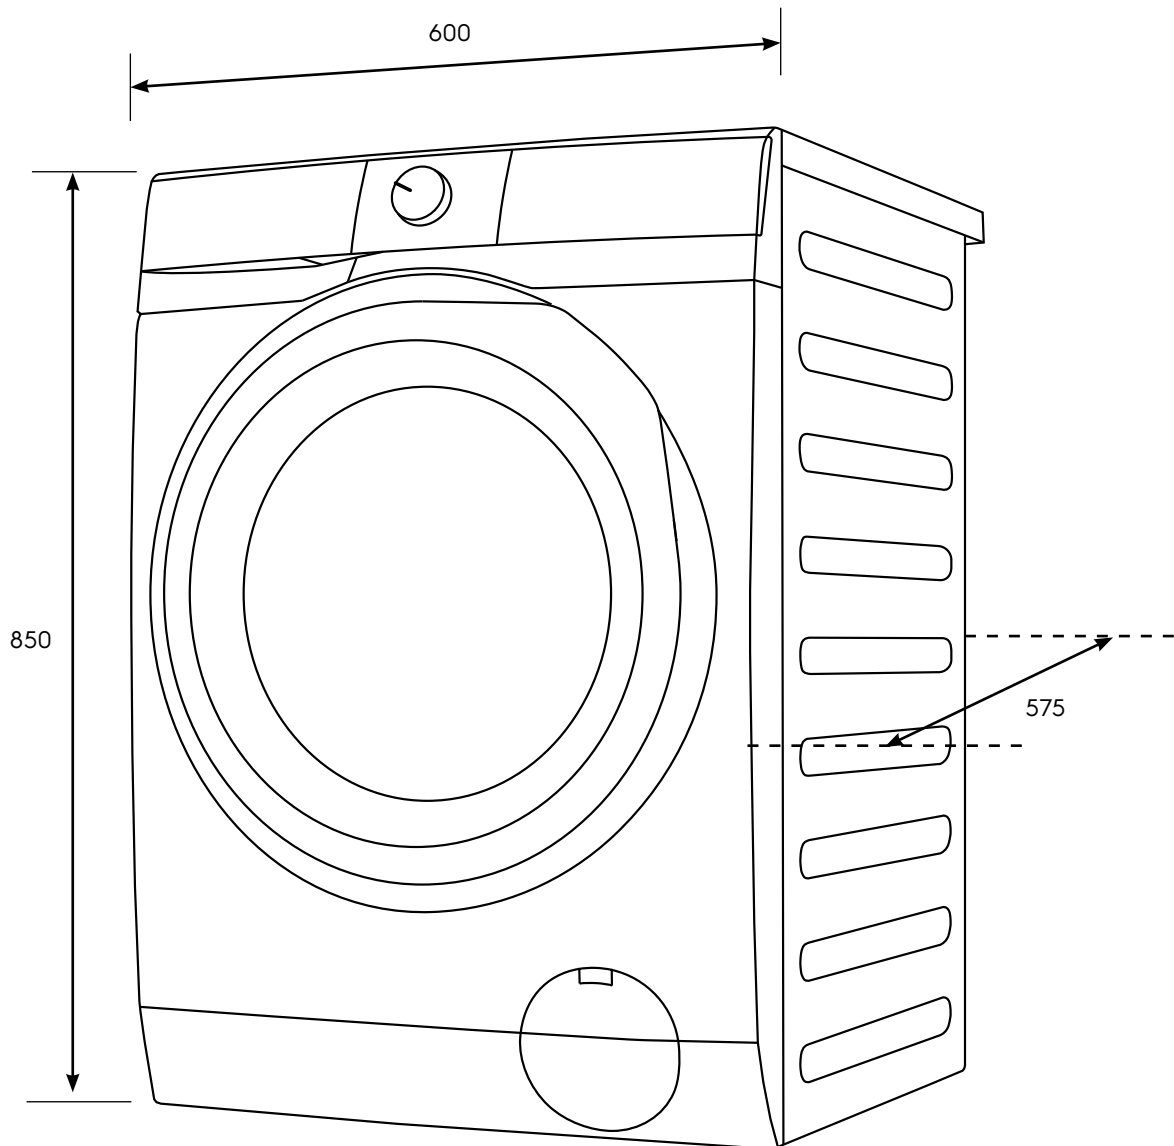

# Dimension Guide

## Washer dryer

**Model:**  
EWW8024P3EC

### Dimensions

	width	height	depth
Product (mm)	600	850	575

**Please note!** Dimensions to be used as a guide only. All customers MUST refer to the user manual supplied with the product for detailed installation instructions.