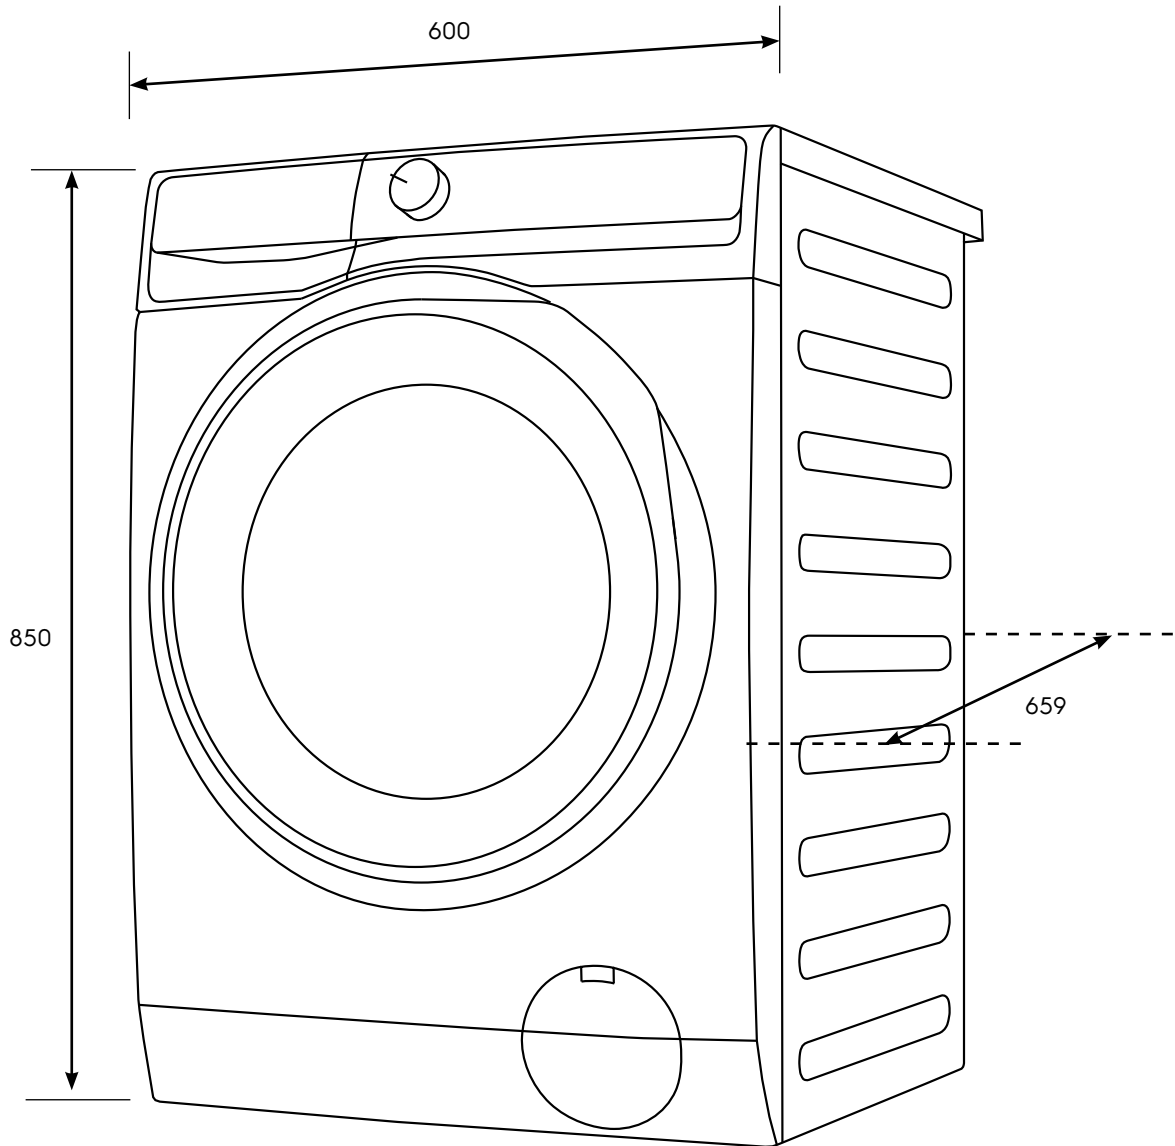

# Dimension Guide

## Washer dryer

**Model:**  
EWW1343R7SC

### Dimensions

	width	height	depth
Product (mm)	600	850	659

**Please note!** Dimensions to be used as a guide only. All customers MUST refer to the user manual supplied with the product for detailed installation instructions.