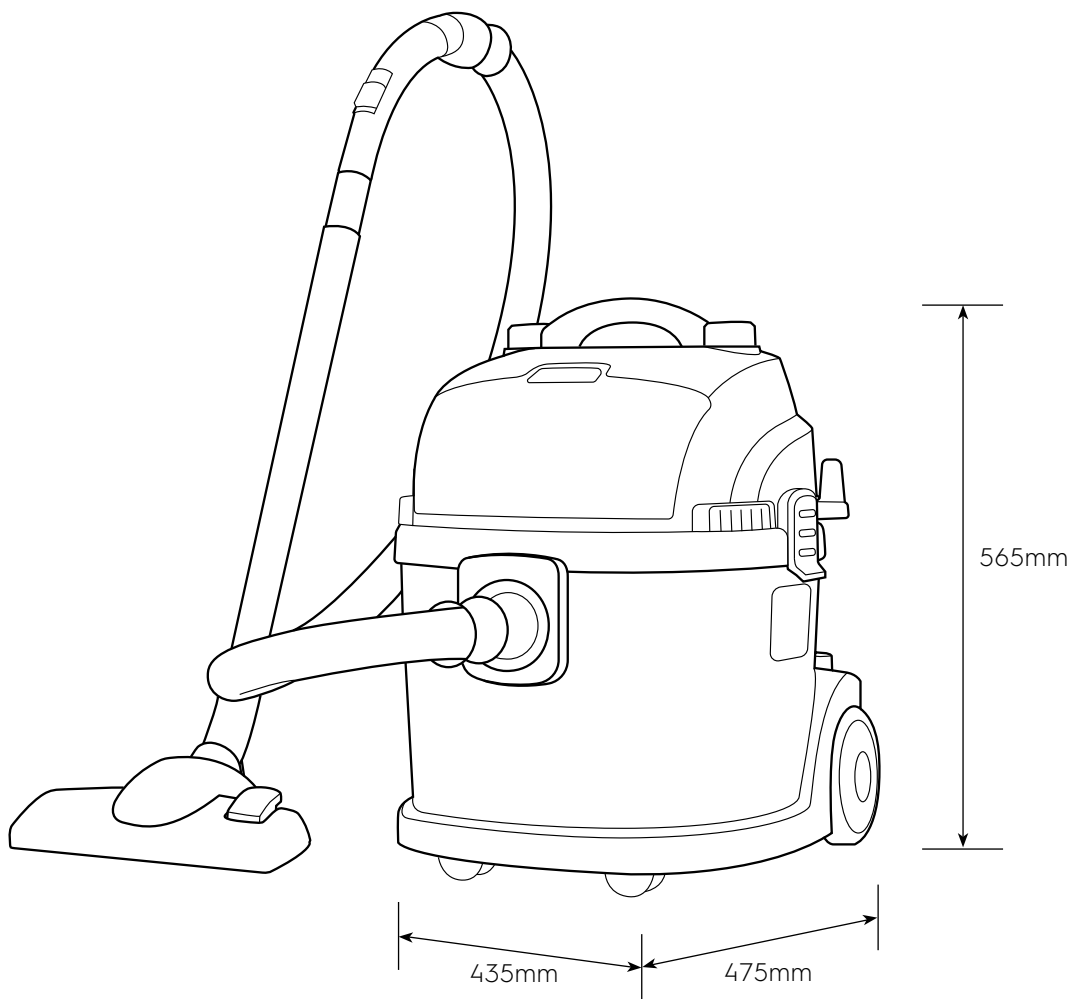

Dimension Guide

Bagged Wet and Dry vacuum cleaner

Model:
Z931

Dimensions			
	width	height	depth
Product (mm)	435	565	475

Please note! Dimensions to be used as a guide only. All customers MUST refer to the user manual supplied with the product for detailed installation instructions.
© 2021 Electrolux S.E.A PTE. LTD. E_DIM_Z931_Jun21