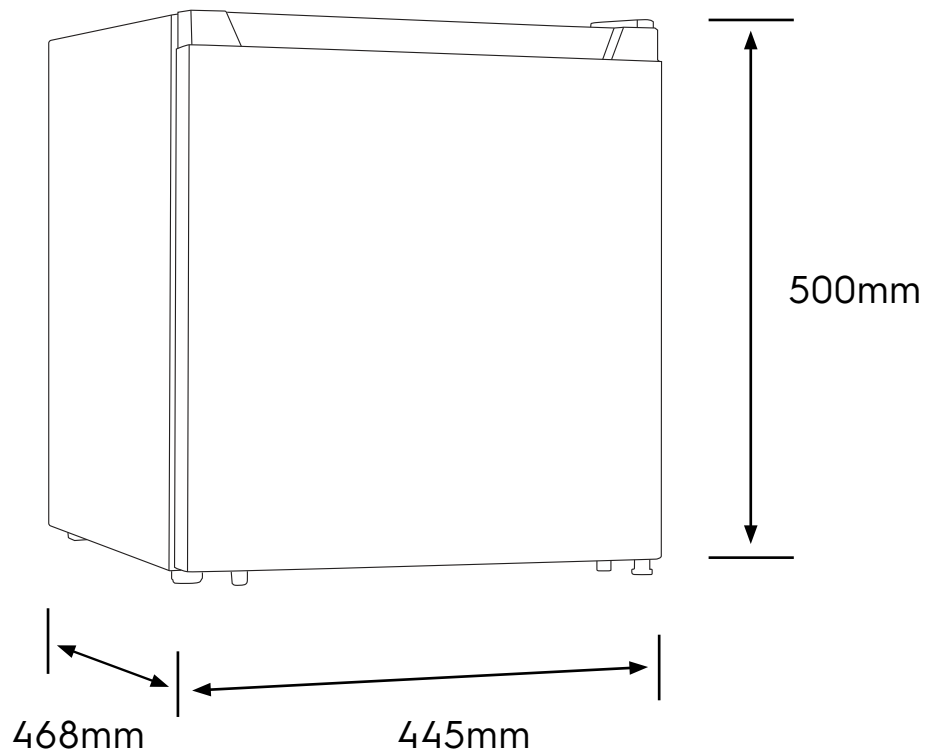

# Dimension Guide

## Mini Fridge

**Model:**  
EUM0500BD

Dimensions			
	width	height	depth
Product (mm)	445	500	468

**Please note!** Dimensions to be used as a guide only. All customers MUST refer to the user manual supplied with the product for detailed installation instructions.