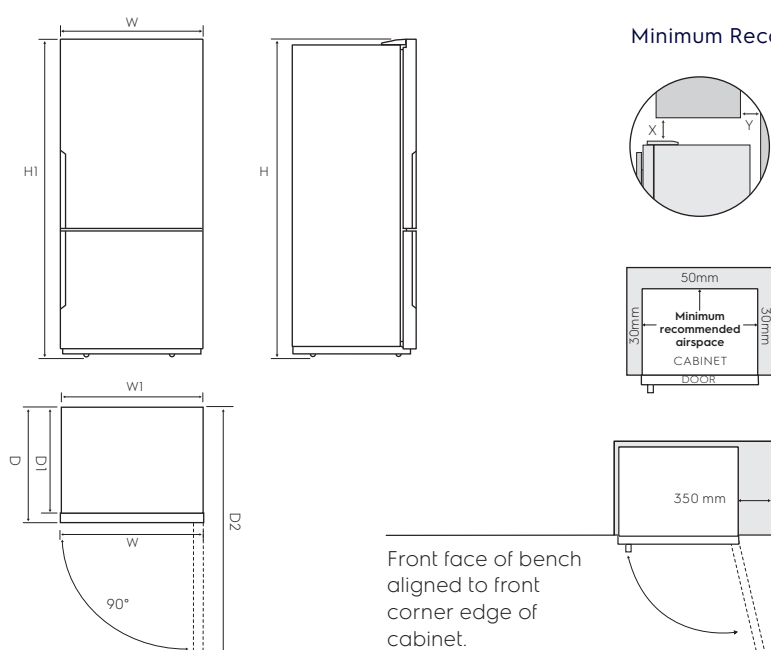

# Dimension Guide

## Bottom freezer refrigerator

**Model:**  
EBE4500B-G

Bottom Freezer refrigerator models:	Door width (W)	Total depth (D)	Maximum height (H)	Cabinet width (W1)	Cabinet depth (D1)	Depth door open (D2)	Cabinet height (H1)
EBE4500B-G	699	723	1725	693	641	1360	1705

**Important!** Please ensure that the access to your kitchen (including doorways, corridors, island benches, etc) allows sufficient clearance to move your fridge into position.

**Please note!** Dimensions to be used as a guide only. All customers MUST refer to the user manual supplied with the product for detailed installation instructions.