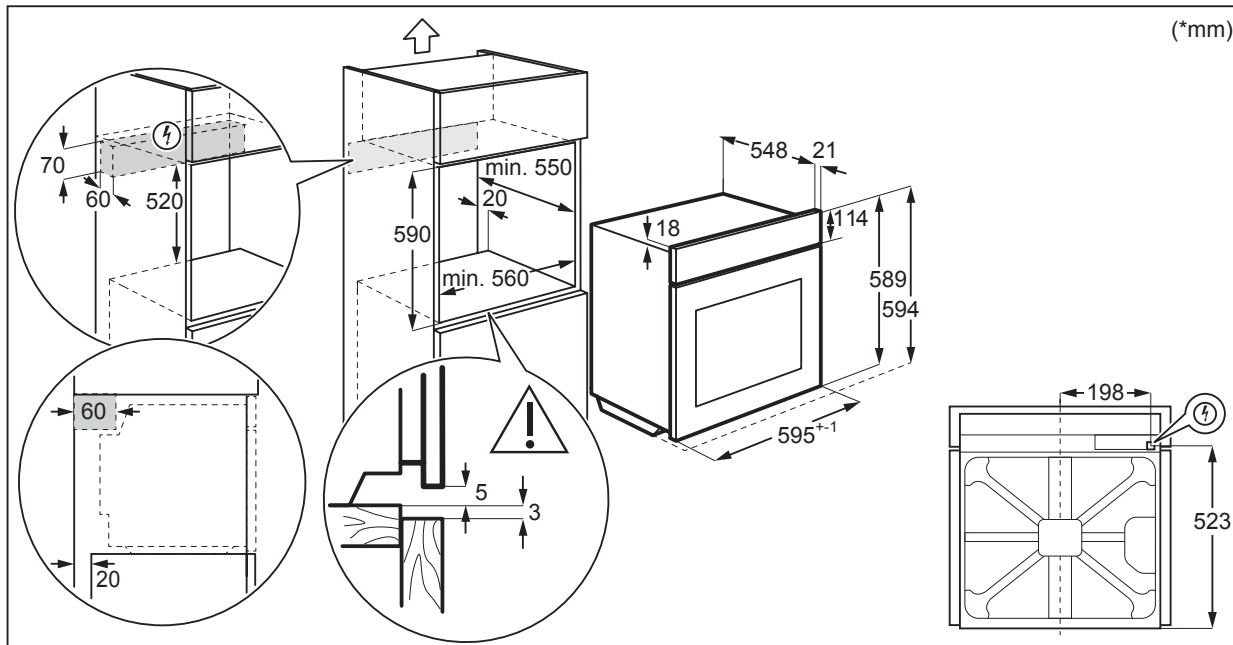

Dimension Guide

Built-in Oven

Model:

KOHLH00XA

Wall Mount

Underbench

Please note! Dimensions to be used as a guide only. All customers MUST refer to the user manual supplied with the product for detailed installation instructions.