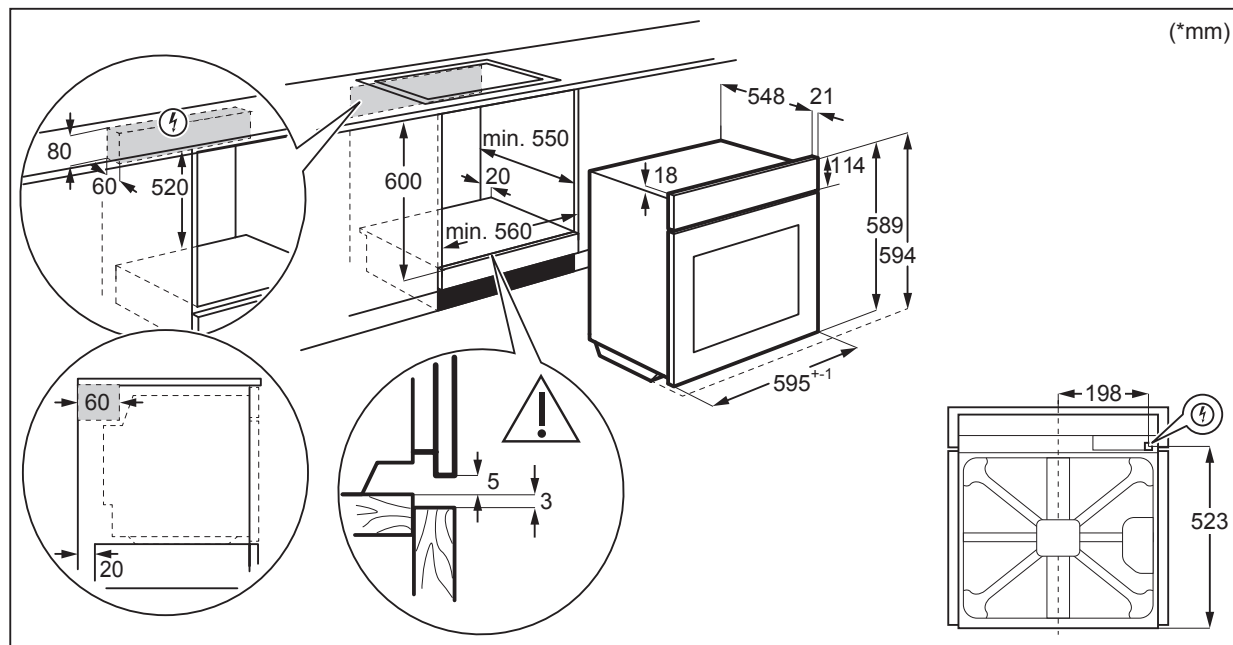

Dimension Guide

Built-in Oven

Model:

KOHLH00XA

Wall Mount

Underbench

Please note! Dimensions to be used as a guide only. All customers MUST refer to the user manual supplied with the product for detailed installation instructions.