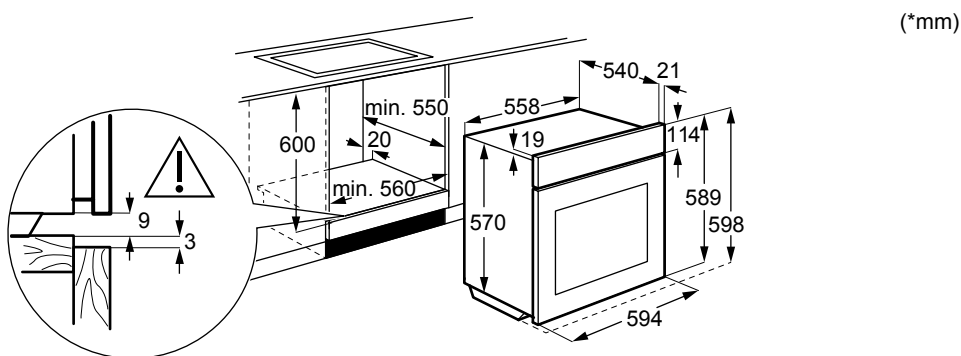

Dimension Guide

Built-in Single Oven

Model:
KOH3H00BX

Dimensions

	width	height	depth
Cut out (mm)	560	600	550
Product (mm)	594	598	561

Underbench

Cabinet

Please note! Dimensions to be used as a guide only. All customers MUST refer to the user manual supplied with the product for detailed installation instructions.