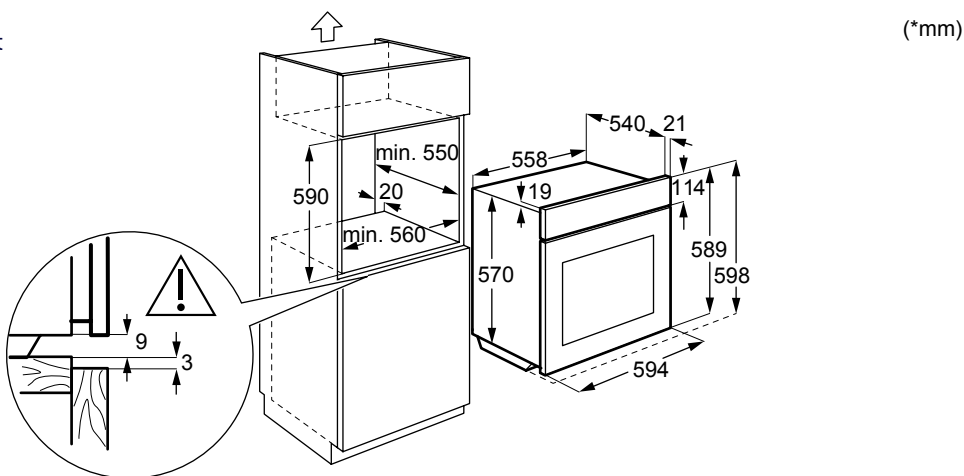

Dimension Guide

Built-in Single Oven

Model:
KOH3H00BX

Dimensions

	width	height	depth
Cut out (mm)	560	600	550
Product (mm)	594	598	561

Underbench

Cabinet

Please note! Dimensions to be used as a guide only. All customers MUST refer to the user manual supplied with the product for detailed installation instructions.