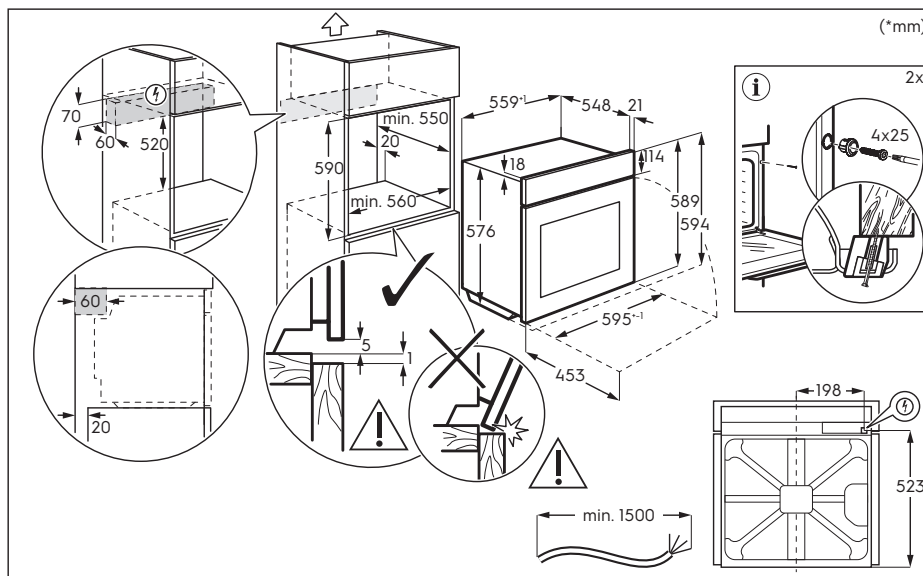

Dimension Guide

Built-in single oven

Model:
KOFBC38H

Dimensions

	width	height	depth
Underbench (mm)	560	600	550
Cabinet (mm)	560	590	550
Product (mm)	595	594	569

Underbench

Cabinet

Please note! Dimensions to be used as a guide only. All customers MUST refer to the user manual supplied with the product for detailed installation instructions.