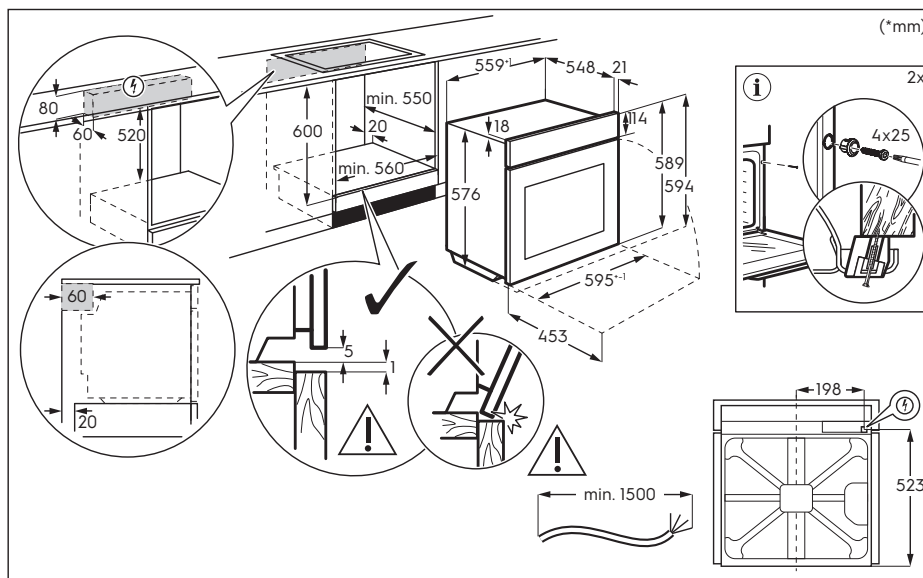

Dimension Guide

Built-in single oven

Model:
KOFBC38H

Dimensions

	width	height	depth
Underbench (mm)	560	600	550
Cabinet (mm)	560	590	550
Product (mm)	595	594	569

Underbench

Cabinet

Please note! Dimensions to be used as a guide only. All customers MUST refer to the user manual supplied with the product for detailed installation instructions.