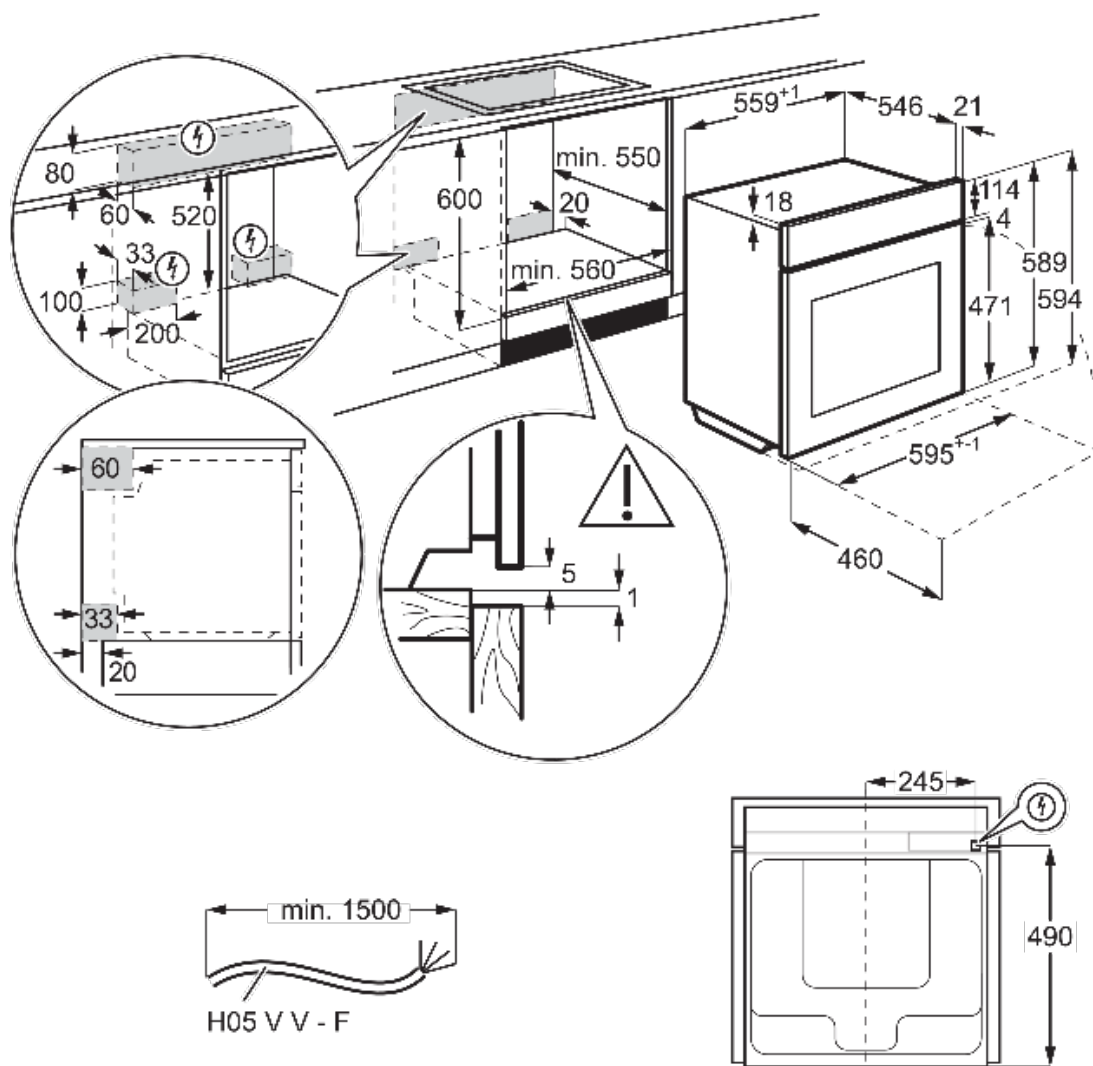

Dimension Guide

Built-in Single Oven

Model:
EOB8857AAX

Dimensions			
	width	height	depth
Cut-out (mm)	560	600	550
Product (mm)	595	594	567

Please note! Dimensions to be used as a guide only. All customers MUST refer to the user manual supplied with the product for detailed installation instructions.
© 2021 Electrolux S.E.A PTE. LTD. E_DIM_EOB8857AAX_Sep20