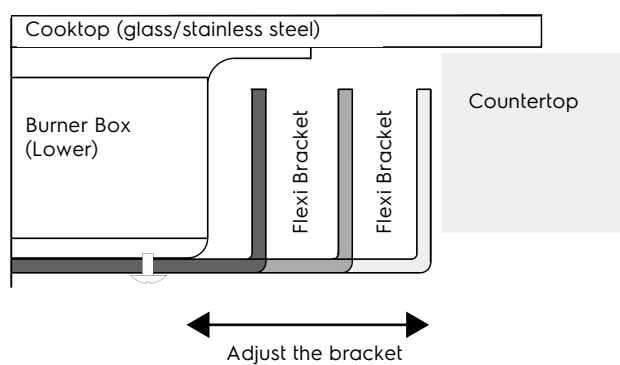

Dimension Guide

Gas Cooktop

Model:

EHG8250BC

Cut-Out Dimension Range

Width (630 - 765) x Depth (350-465) R50

IMPORTANT

This is a guide of product dimensions only. For complete installation instructions, refer to the manual provided with product.