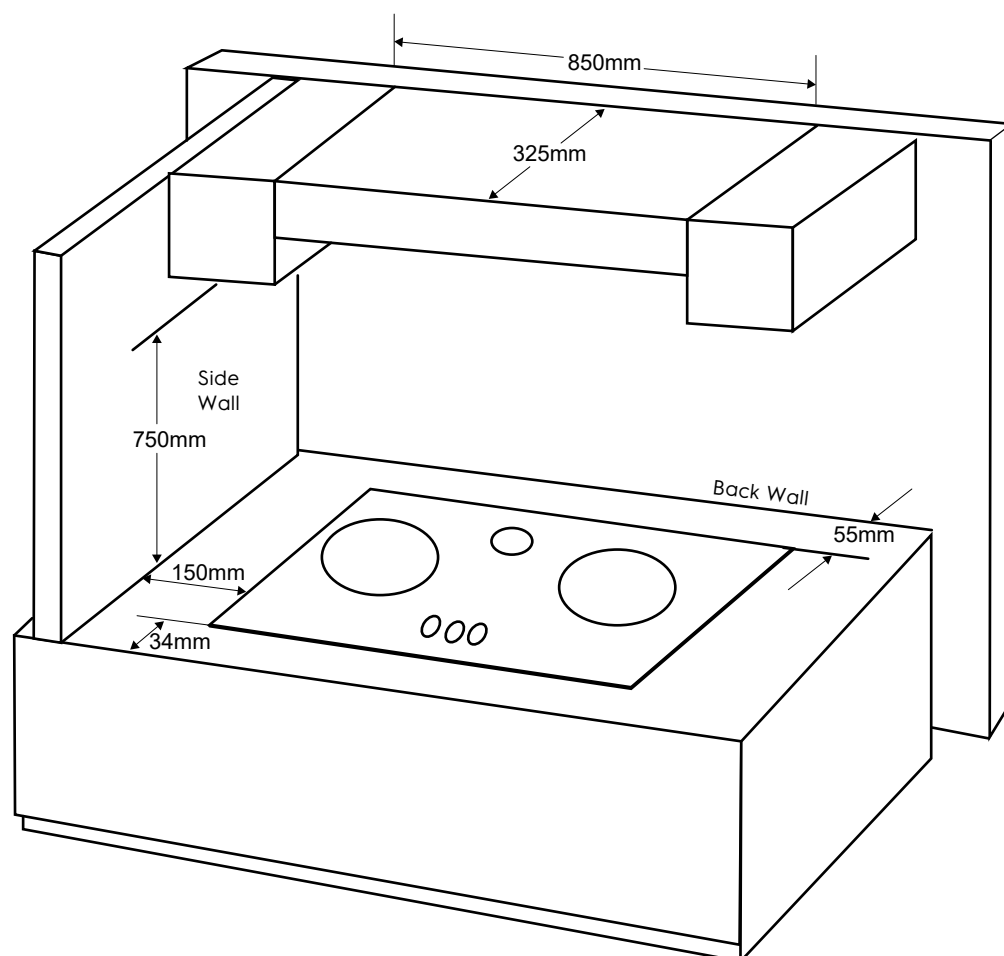

Dimension Guide

Gas Cooktop

Model:

EHG8250BC

Cut-Out Dimension Range

Width (630 - 765) x Depth (350-465) R50

IMPORTANT

This is a guide of product dimensions only. For complete installation instructions, refer to the manual provided with product.