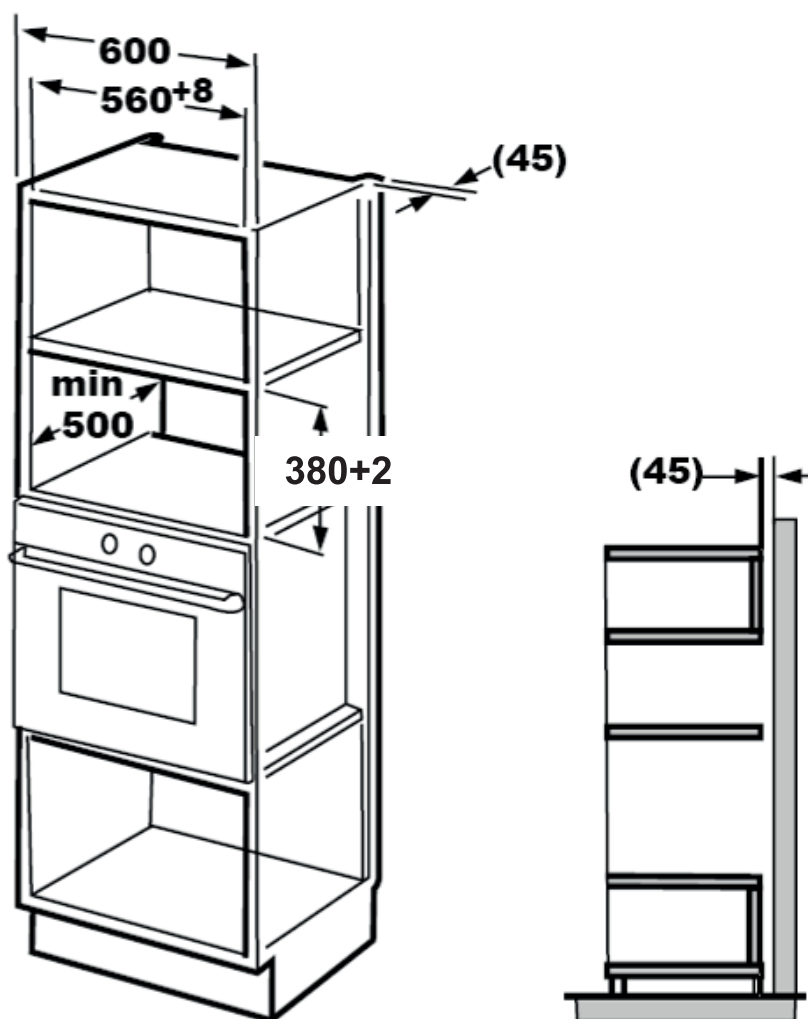

Dimension Guide

Built-in Grill Microwave Oven

Model:
EMS2540X

Dimensions			
	width	height	depth
Cut-out (mm)	560	380	500
Product (mm)	595	400	

Please note! Dimensions to be used as a guide only. All customers MUST refer to the user manual supplied with the product for detailed installation instructions.
© 2021 Electrolux S.E.A PTE. LTD. E_DIM_EMS2540X_Sep20