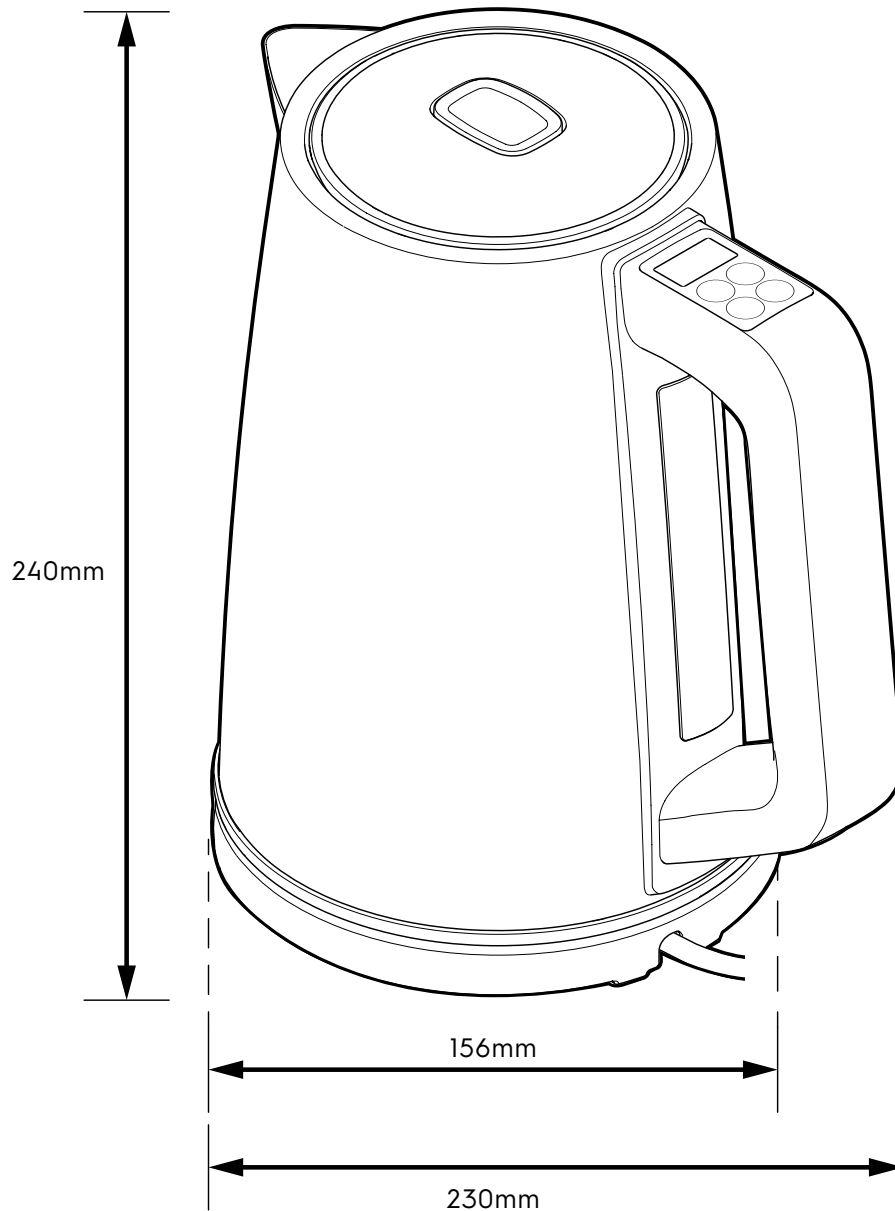

Dimension Guide

Kettle

Model:
E5EK1-50ST

Dimensions			
	width	depth	height
Product (mm)	230	156	240

Please note! Dimensions to be used as a guide only. All customers MUST refer to the user manual supplied with the product for detailed installation instructions.