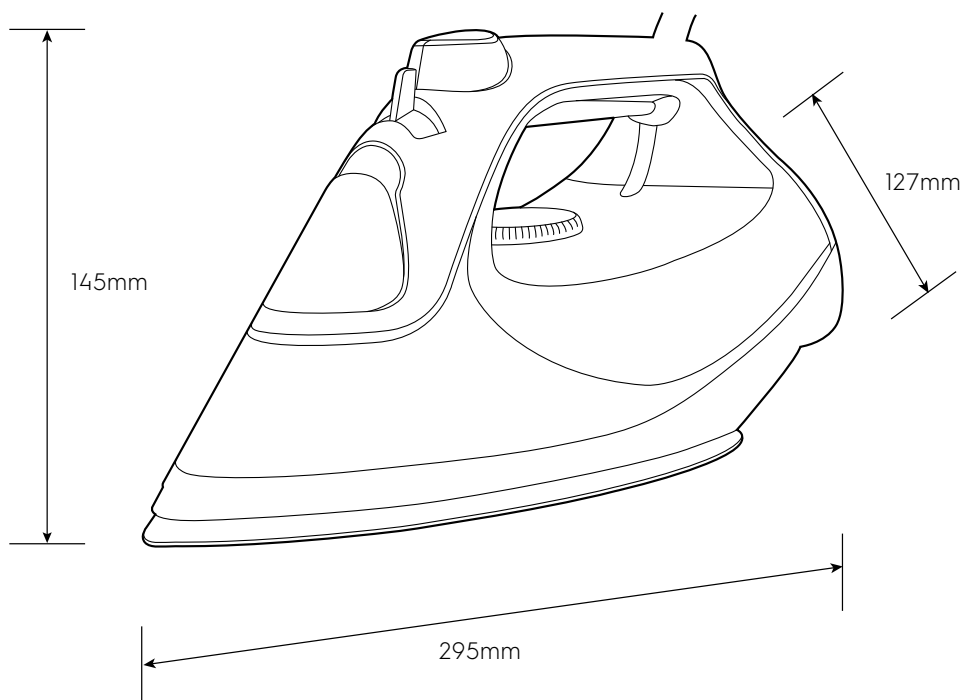

# Dimension Guide

## Steam Iron

**Model:**  
E6SI3-61NW

Dimensions			
	width	height	depth
Product (mm)	295	145	127

**Please note!** Dimensions to be used as a guide only. All customers MUST refer to the user manual supplied with the product for detailed installation instructions.