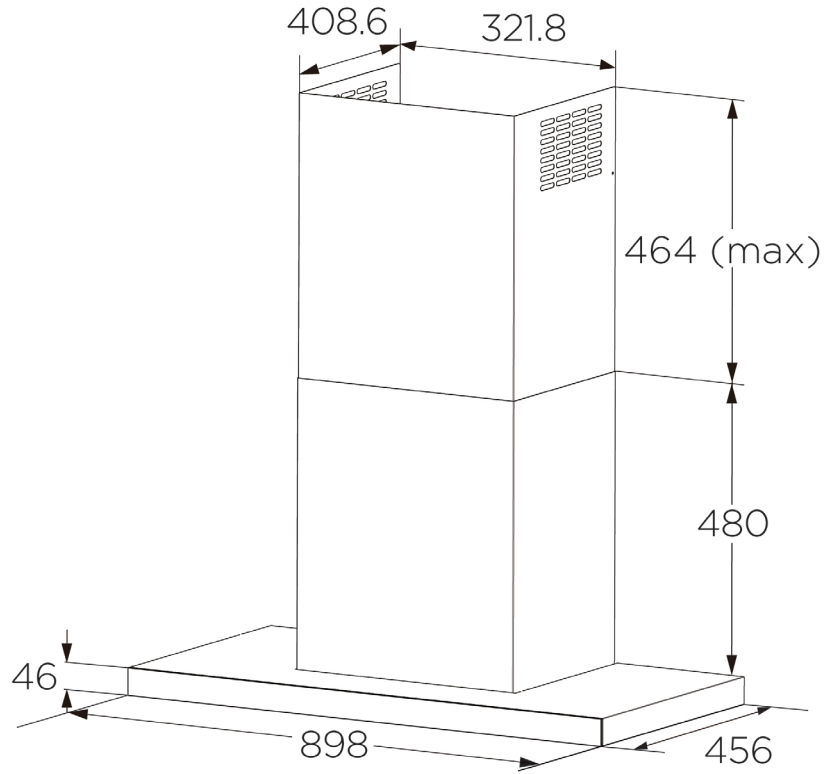

# Dimension Guide

## Cooker hood

**Model:**  
ECT9633KB

Dimensions			
	width	height	depth
Product (mm)	898x526	990	456

**Please note!** Dimensions to be used as a guide only. All customers MUST refer to the user manual supplied with the product for detailed installation instructions.