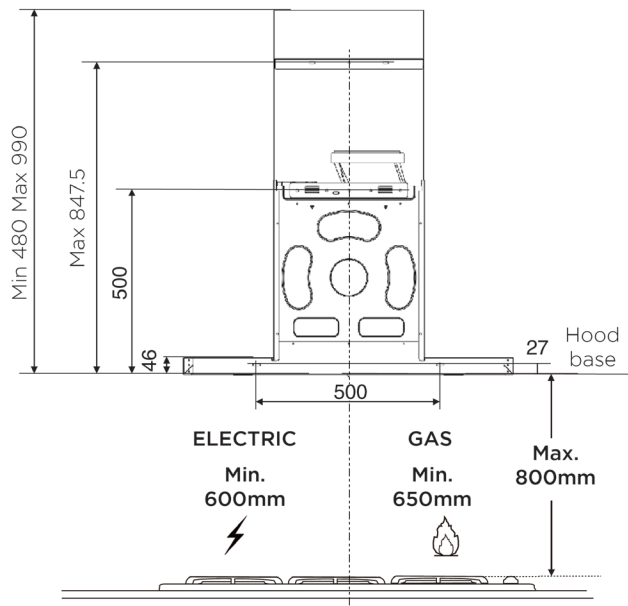

# Dimension Guide

## Cooker hood

**Model:**  
ECT9633KB

Dimensions			
	width	height	depth
Product (mm)	898x526	990	456

**Please note!** Dimensions to be used as a guide only. All customers MUST refer to the user manual supplied with the product for detailed installation instructions.