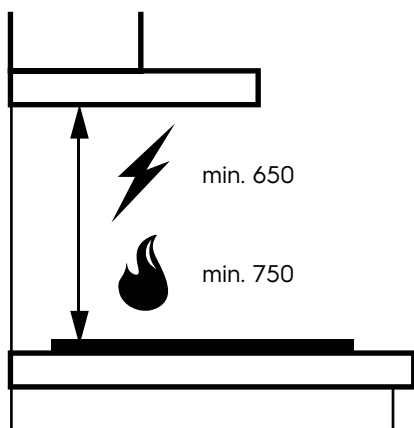

Dimension Guide

Extractor hood

Model:
ECP9541X

Dimensions

	width	depth	height
Product (mm)	898	282	175

Please note! Dimensions to be used as a guide only. All customers MUST refer to the user manual supplied with the product for detailed installation instructions.