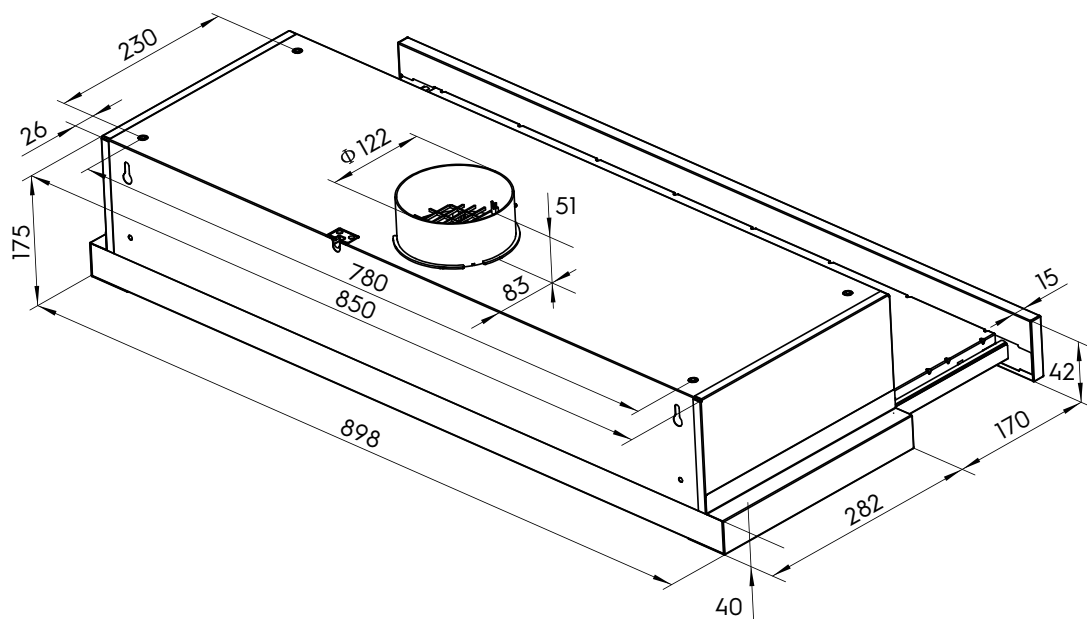

Dimension Guide

Extractor hood

Model:
ECP9541X

Dimensions

	width	depth	height
Product (mm)	898	282	175

Please note! Dimensions to be used as a guide only. All customers MUST refer to the user manual supplied with the product for detailed installation instructions.