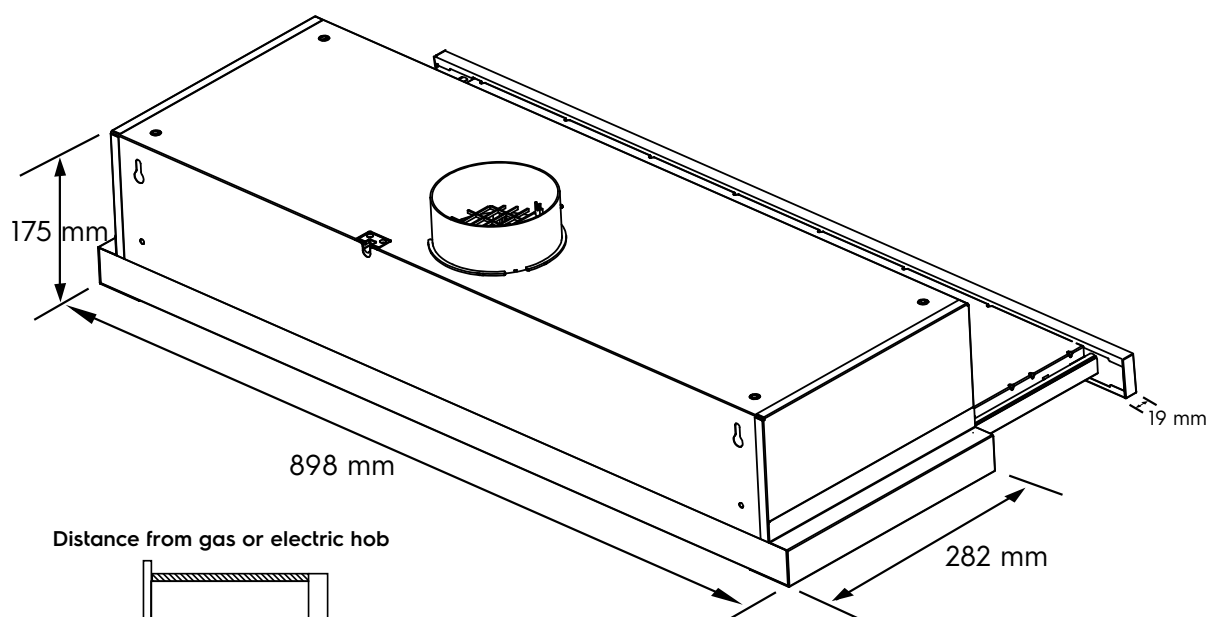

# Dimension Guide

## Pull-out extractor hood

**Model:**  
ECP9311GB

### Dimensions

	width	height	depth
Product (mm)	898	175	301

Distance from gas or electric hob

**Please note!** Dimensions to be used as a guide only. All customers MUST refer to the user manual supplied with the product for detailed installation instructions.