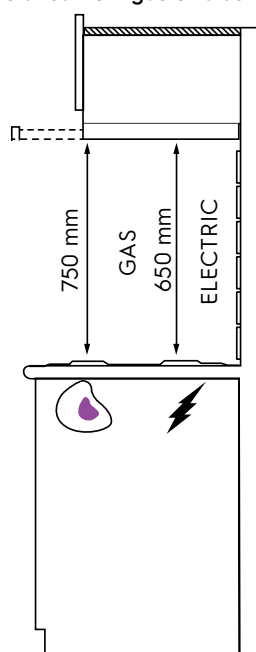

# Dimension Guide

## Pull-out extractor hood

**Model:**  
ECP9311GB

### Dimensions

	width	height	depth
Product (mm)	898	175	301

Distance from gas or electric hob

**Please note!** Dimensions to be used as a guide only. All customers MUST refer to the user manual supplied with the product for detailed installation instructions.