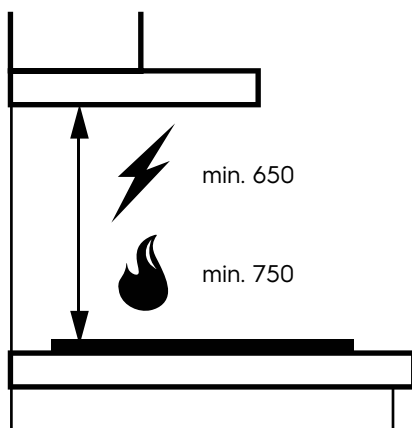

# Dimension Guide

### Dimensions

	width	depth	height
Product (mm)	598	282	175

**Please note!** Dimensions to be used as a guide only. All customers MUST refer to the user manual supplied with the product for detailed installation instructions.