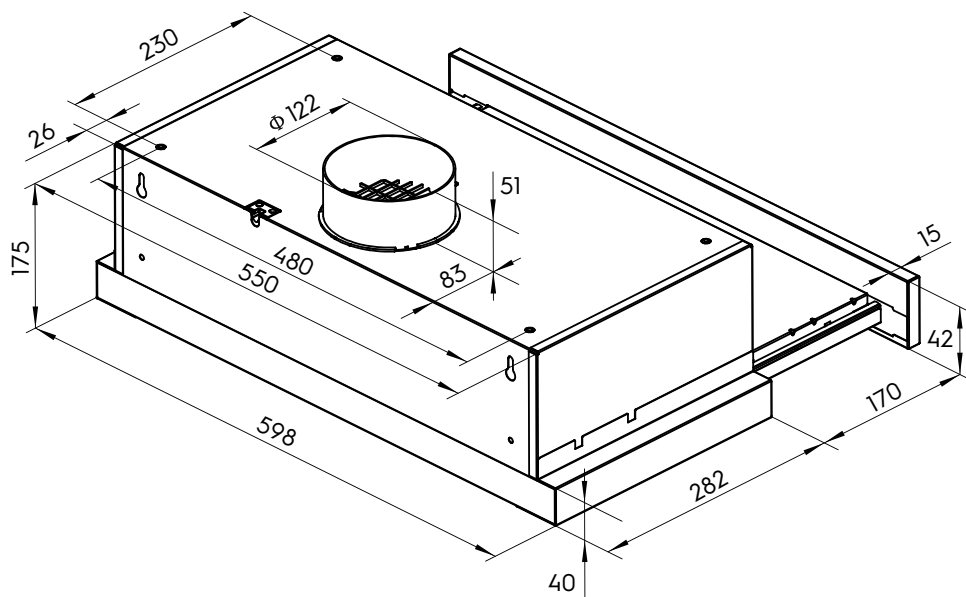

# Dimension Guide

## Extractor hood

**Model:**  
ECP6541X

### Dimensions

	width	depth	height
Product (mm)	598	282	175

**Please note!** Dimensions to be used as a guide only. All customers MUST refer to the user manual supplied with the product for detailed installation instructions.