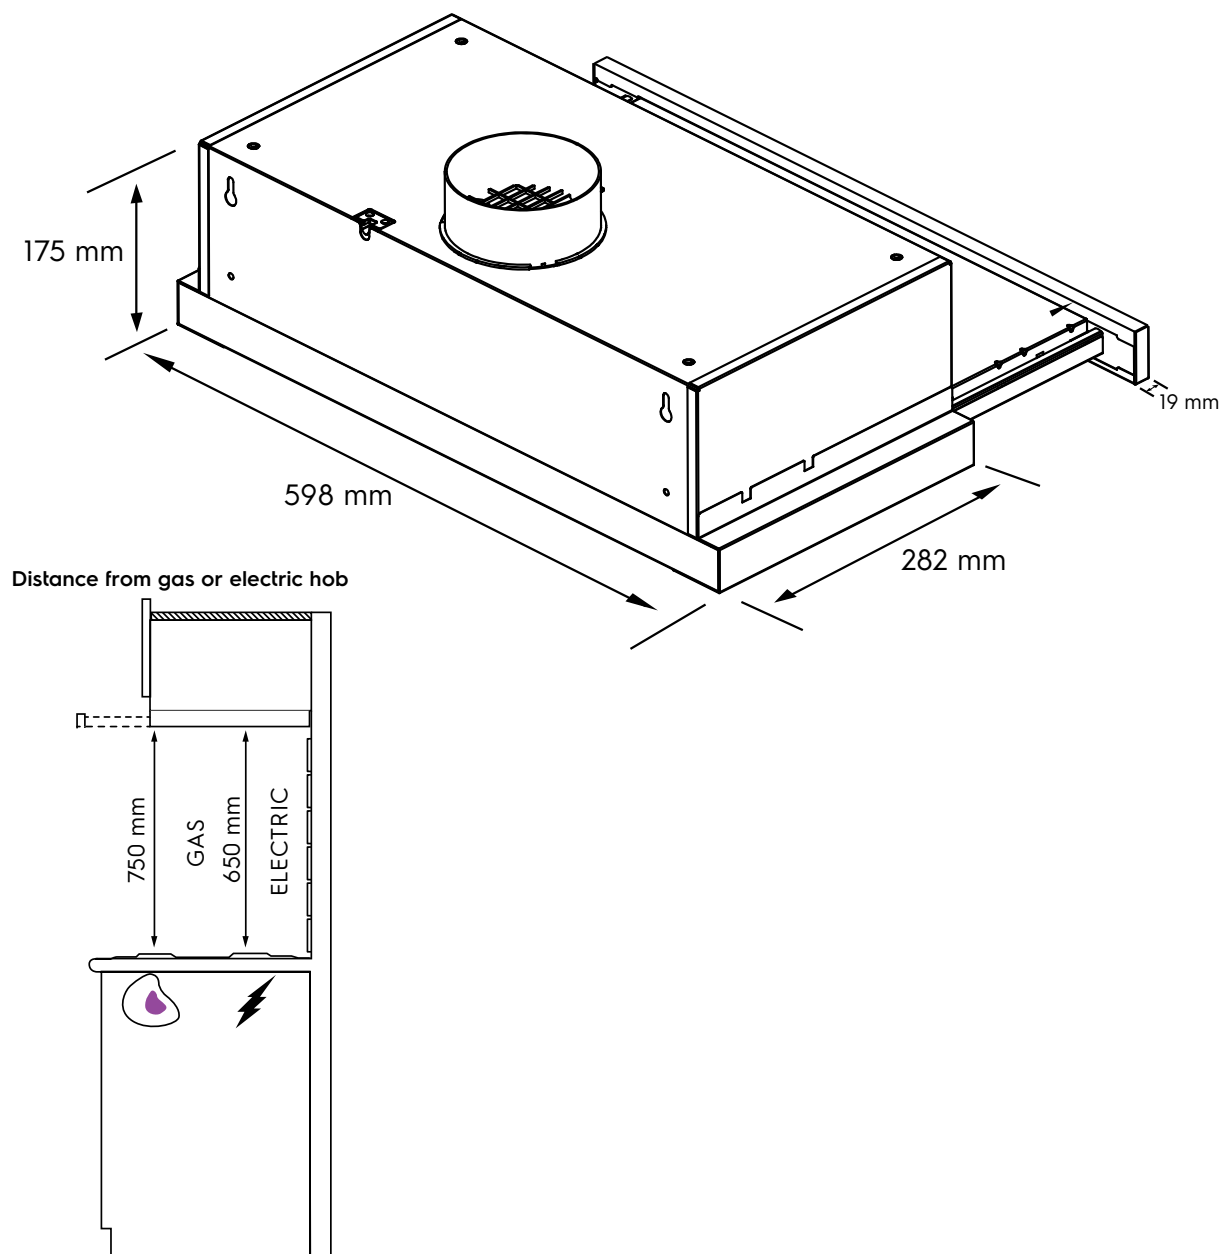

Dimension Guide

Pull-out extractor hood

Model:
ECP6311GB

Dimensions

	width	height	depth
Product (mm)	598	175	301

Please note! Dimensions to be used as a guide only. All customers MUST refer to the user manual supplied with the product for detailed installation instructions.