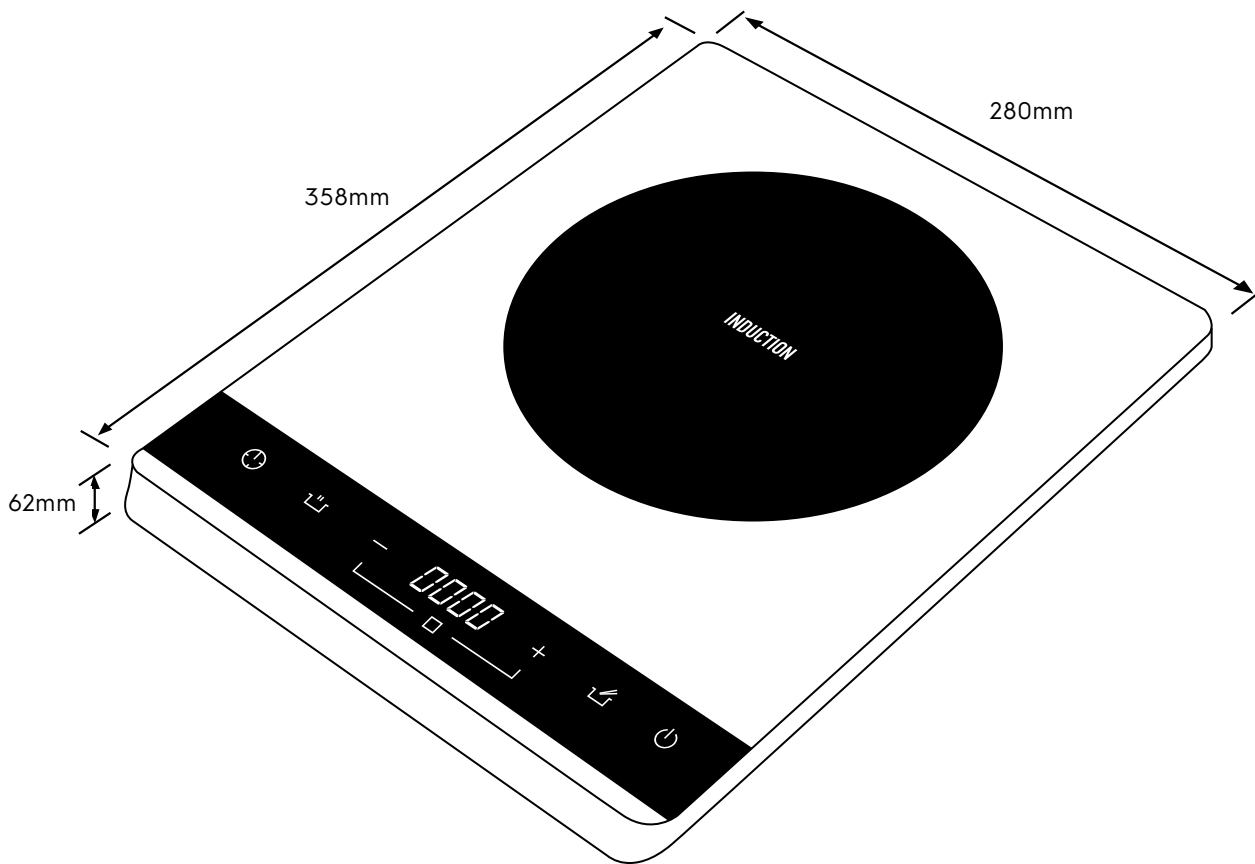

# Dimension Guide

## Freestanding induction hob

**Model:**  
ETD29PKB

Dimensions			
	width	height	depth
Product (mm)	280	62	358

**Please note!** Dimensions to be used as a guide only. All customers MUST refer to the user manual supplied with the product for detailed installation instructions.