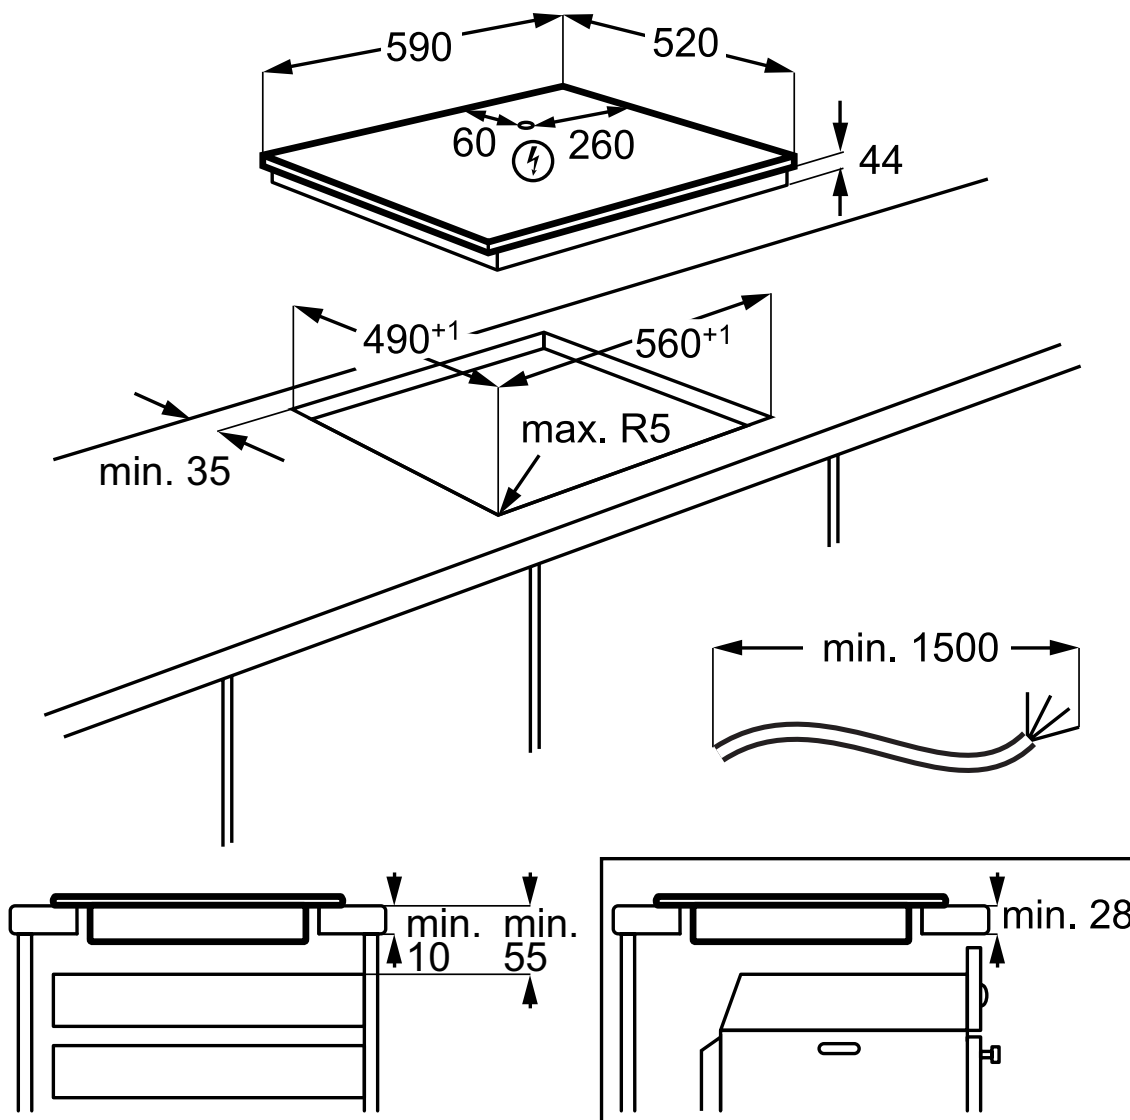

# Dimension Guide

### Dimensions

	width	height	depth
Cut-out (mm)	560	-	490
Product (mm)	590	44	520

**Please note!** Dimensions to be used as a guide only. All customers MUST refer to the user manual supplied with the product for detailed installation instructions.