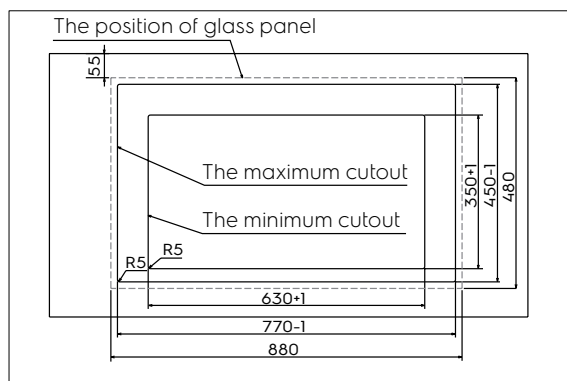

# Dimension Guide

### Dimensions

	width	height	depth
Cut-out (mm)	630 - 770		350 - 450
Product (mm)	800	51	480

\* Note:

Installation diagram for reference only.

The clearance must meet or exceed the minimum recommended for both the rangehood and cooktop. Refer to the rangehood installation manual.