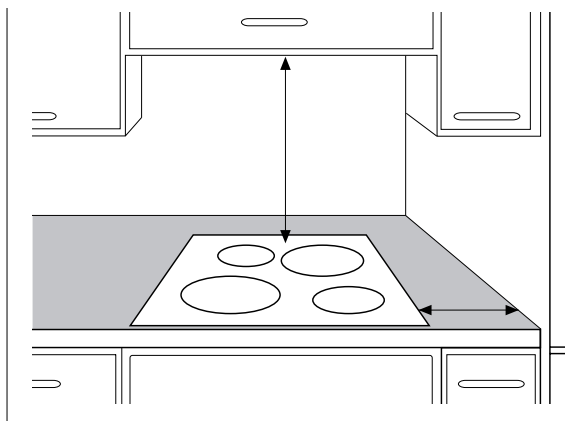

# Dimension Guide

## 80cm Built-in Induction hob

**Model:**  
EHI8255BE

### Dimensions

	width	height	depth
Cut-out (mm)	630 - 770		350 - 450
Product (mm)	800	51	480

\* Note:

Installation diagram for reference only.

The clearance must meet or exceed the minimum recommended for both the rangehood and cooktop. Refer to the rangehood installation manual.