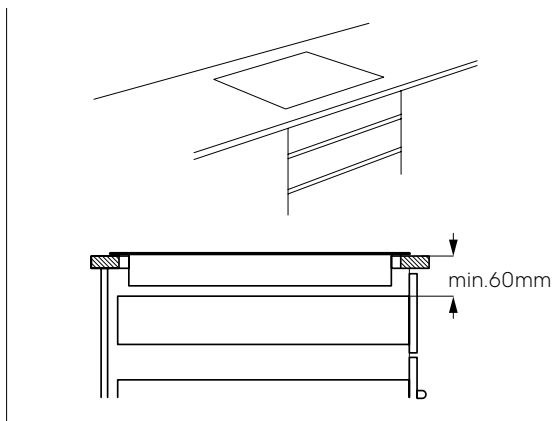

# Dimension Guide

## 80cm Built-in Induction hob

**Model:**  
EHI8255BE

### Dimensions

	width	height	depth
Cut-out (mm)	630 - 770		350 - 450
Product (mm)	800	51	480

\* Note:

Installation diagram for reference only.

The clearance must meet or exceed the minimum recommended for both the rangehood and cooktop. Refer to the rangehood installation manual.