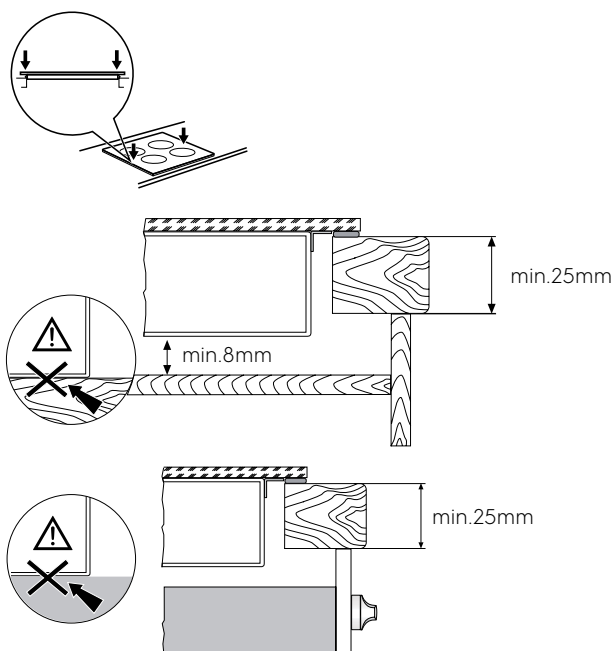

# Dimension Guide

## 80cm Built-in Induction hob

**Model:**  
EHI8255BE

### Dimensions

	width	height	depth
Cut-out (mm)	630 - 770		350 - 450
Product (mm)	800	51	480

\* Note:

Installation diagram for reference only.

The clearance must meet or exceed the minimum recommended for both the rangehood and cooktop. Refer to the rangehood installation manual.