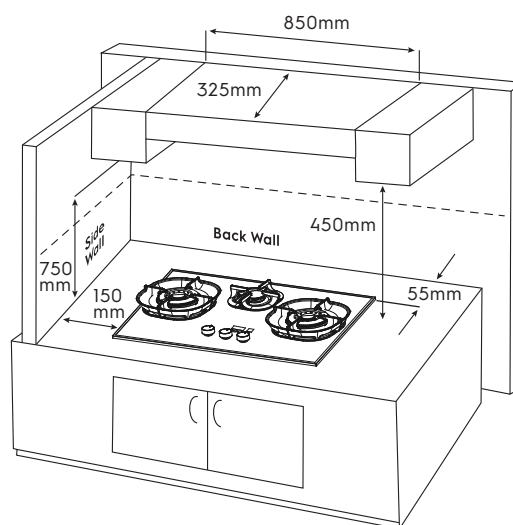

# Dimension Guide

### Dimensions

	width	height	depth
Cut-out (mm)	700-865	64	405-480
Product (mm)	900	104	520

Cut-out dimensions (mm)	A1	A2	A3	A4	W1	W2	W3	D1	D2	D3
EHG9357MFP	55	75	119	150	900	865	700	520	480	405

**Please note!** Dimensions to be used as a guide only. All customers MUST refer to the user manual supplied with the product for detailed installation instructions.