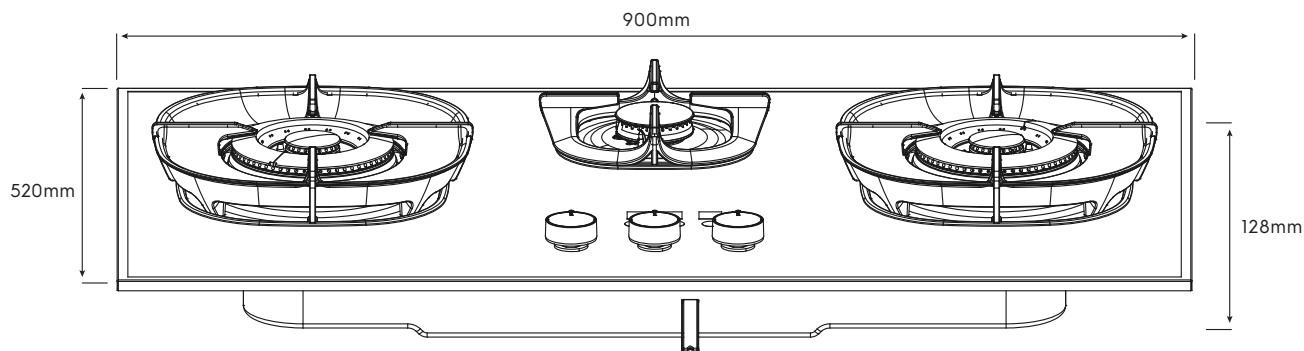

# Dimension Guide

### Dimensions

	width	height	depth
Cut-out (mm)	700-865	64	405-480
Product (mm)	900	104	520

Cut-out dimensions (mm)	A1	A2	A3	A4	W1	W2	W3	D1	D2	D3
EHG9357MFP	55	75	119	150	900	865	700	520	480	405

**Please note!** Dimensions to be used as a guide only. All customers MUST refer to the user manual supplied with the product for detailed installation instructions.