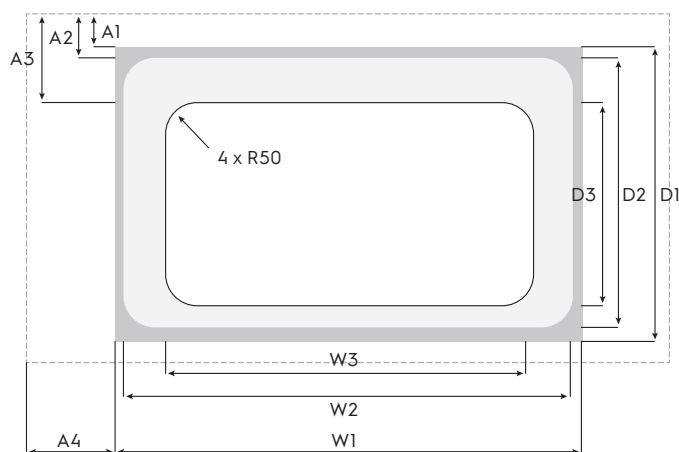

# Dimension Guide

### Dimensions

	width	height	depth
Cut-out (mm)	700-865	64	405-480
Product (mm)	900	104	520

Cut-out dimensions (mm)	A1	A2	A3	A4	W1	W2	W3	D1	D2	D3
EHG9357MFP	55	75	119	150	900	865	700	520	480	405

**Please note!** Dimensions to be used as a guide only. All customers MUST refer to the user manual supplied with the product for detailed installation instructions.