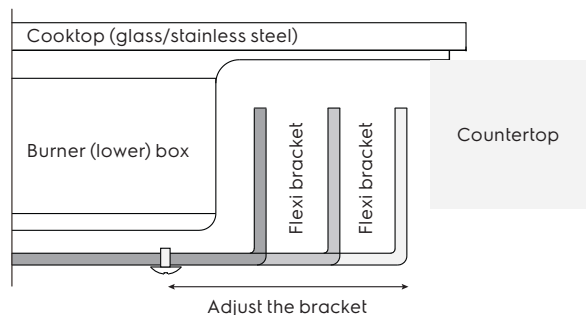

# Dimension Guide

### Dimensions

	width	height	depth
Cut-out (mm)	700-865	64	405-480
Product (mm)	900	104	520

Cut-out dimensions (mm)	A1	A2	A3	A4	W1	W2	W3	D1	D2	D3
EHG9357MFP	55	75	119	150	900	865	700	520	480	405

**Please note!** Dimensions to be used as a guide only. All customers MUST refer to the user manual supplied with the product for detailed installation instructions.