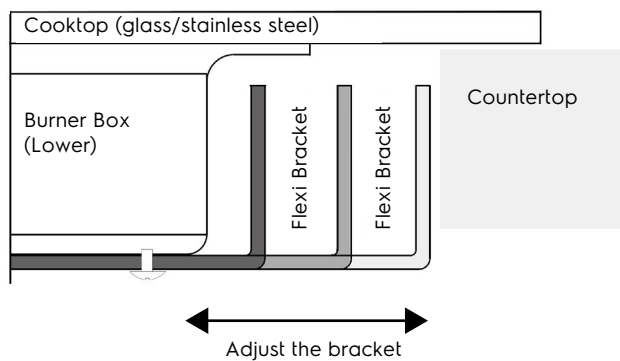

# Dimension Guide

## Gas Cooktop

**Model:**  
EHG9350BCP

**Cut-Out Dimension Range**  
Width (700 -865) x Depth (405-480) R50

**Please note!** Dimensions to be used as a guide only. All customers MUST refer to the user manual supplied with the product for detailed installation instructions.  
© 2022 Electrolux S.E.A PTE. LTD. E\_DIM\_EHG9350BCP\_Jun22