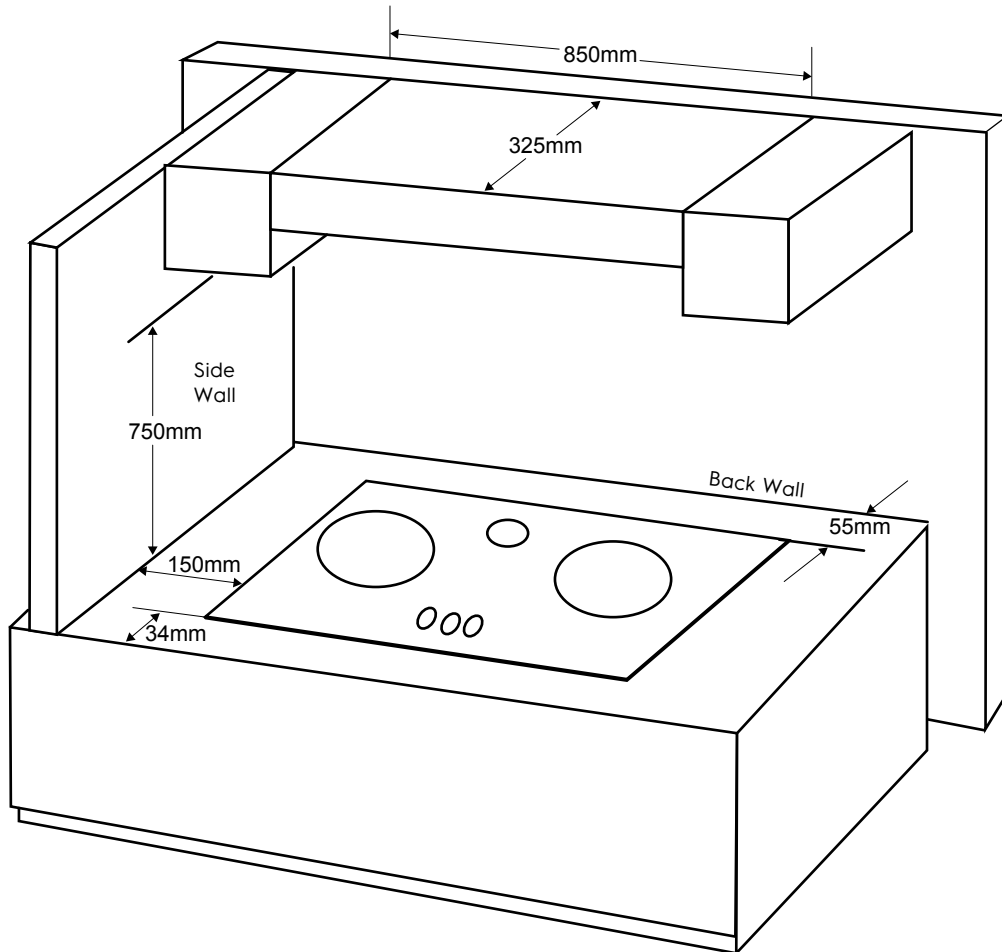

# Dimension Guide

## Gas Cooktop

**Model:**  
EHG9350BCP

**Cut-Out Dimension Range**  
Width (700 -865) x Depth (405-480) R50

**Please note!** Dimensions to be used as a guide only. All customers MUST refer to the user manual supplied with the product for detailed installation instructions.  
© 2022 Electrolux S.E.A PTE. LTD. E\_DIM\_EHG9350BCP\_Jun22