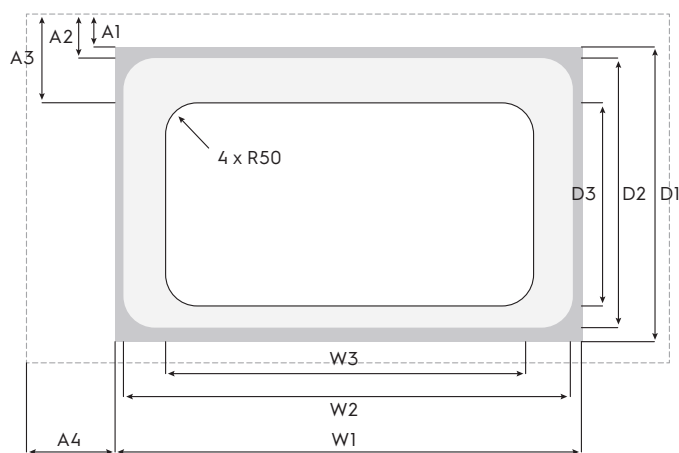

Dimension Guide

Gas Hob

Model:
EHG8363BFP

Dimensions

	width	height	depth
Cut-out (mm)	630-765	104	350-465
Product (mm)	800	168	508

Cut-out dimensions (mm)	A1	A2	A3	A4	W1	W2	W3	D1	D2	D3
EHG8363BFP	55	75	155	150	800	765	630	508	465	350

Please note! Dimensions to be used as a guide only. All customers MUST refer to the user manual supplied with the product for detailed installation instructions.
© 2026 Electrolux S.E.A PTE. LTD. ELX_DIM_EHG8363BFP_Jan26