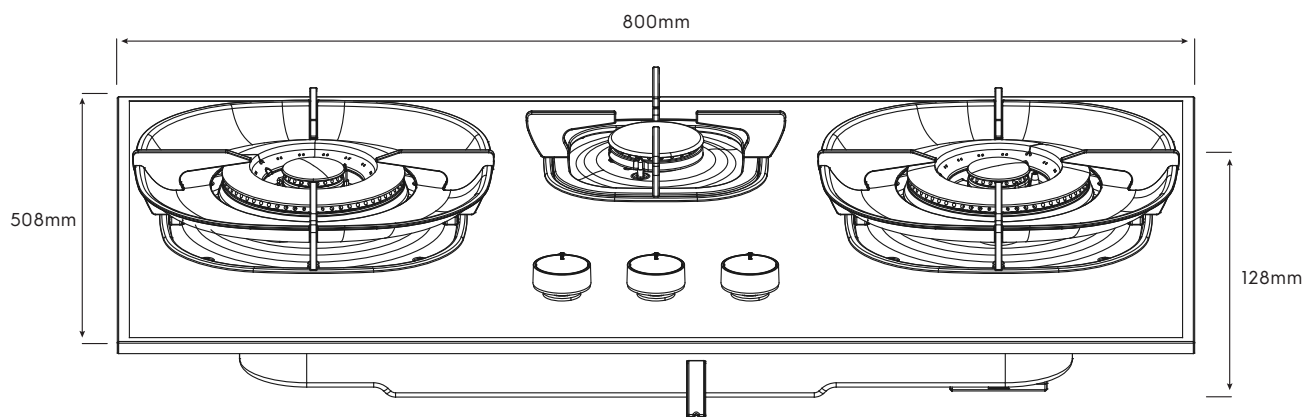

Dimension Guide

Gas Hob

Model:
EHG8363BFP

Dimensions

	width	height	depth
Cut-out (mm)	630-765	104	350-465
Product (mm)	800	168	508

Cut-out dimensions (mm)	A1	A2	A3	A4	W1	W2	W3	D1	D2	D3
EHG8363BFP	55	75	155	150	800	765	630	508	465	350

Please note! Dimensions to be used as a guide only. All customers MUST refer to the user manual supplied with the product for detailed installation instructions.
© 2026 Electrolux S.E.A PTE. LTD. ELX_DIM_EHG8363BFP_Jan26