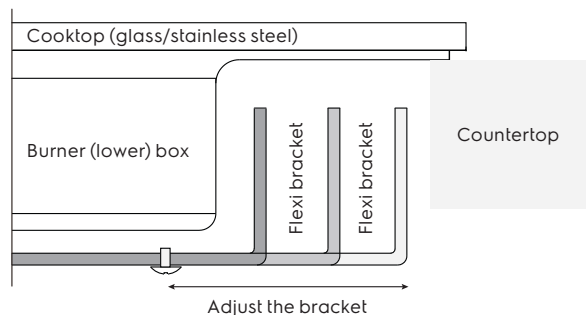

Dimension Guide

Gas Hob

Model:
EHG8363BFP

Dimensions

	width	height	depth
Cut-out (mm)	630-765	104	350-465
Product (mm)	800	168	508

Cut-out dimensions (mm)	A1	A2	A3	A4	W1	W2	W3	D1	D2	D3
EHG8363BFP	55	75	155	150	800	765	630	508	465	350

Please note! Dimensions to be used as a guide only. All customers MUST refer to the user manual supplied with the product for detailed installation instructions.
© 2026 Electrolux S.E.A PTE. LTD. ELX_DIM_EHG8363BFP_Jan26