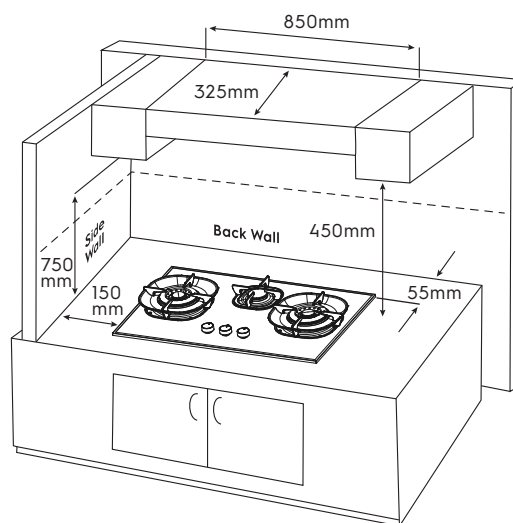

Dimension Guide

Gas Hob

Model:
EHG8363BFP

Dimensions

	width	height	depth
Cut-out (mm)	630-765	104	350-465
Product (mm)	800	168	508

Cut-out dimensions (mm)	A1	A2	A3	A4	W1	W2	W3	D1	D2	D3
EHG8363BFP	55	75	155	150	800	765	630	508	465	350

Please note! Dimensions to be used as a guide only. All customers MUST refer to the user manual supplied with the product for detailed installation instructions.
© 2026 Electrolux S.E.A PTE. LTD. ELX_DIM_EHG8363BFP_Jan26