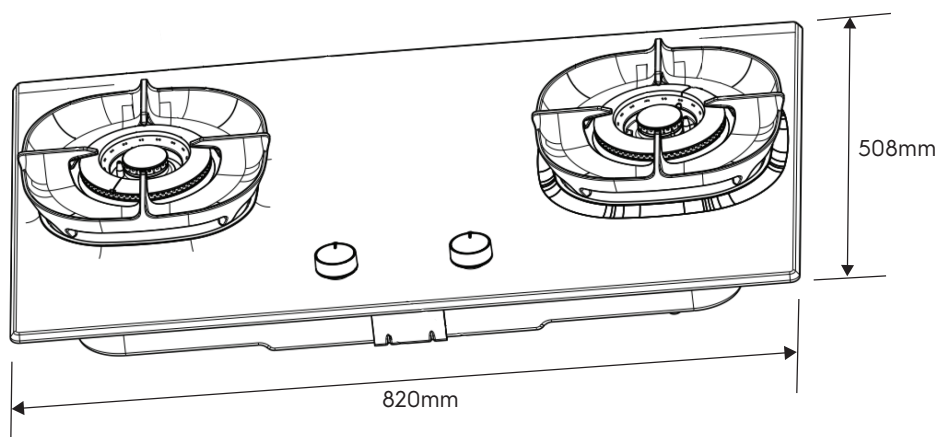

Dimension Guide

Built-in Gas Hob / 82cm

Model:
EHG8351SCP

Dimensions			
	width	height	depth
Cut-out (mm)	700-790		405-475
Product (mm)	820	130	508

*To combustible surface (dimension is not relevant if the adjacent surface is non-combustible).

Please note! Dimensions to be used as a guide only. All customers MUST refer to the user manual supplied with the product for detailed installation instructions.

© 2022 Electrolux S.E.A PTE. LTD. E_DIM_EHG8351SCP_Nov22