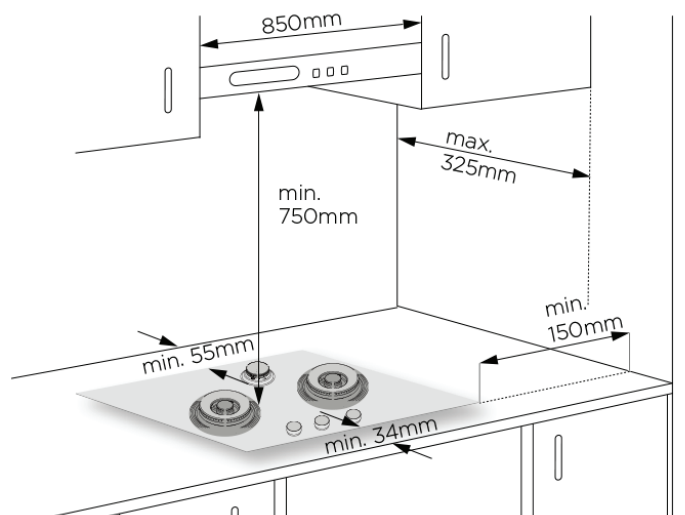

Dimension Guide

Built-in Gas Hob / 82cm

Model:
EHG8351SCP

Dimensions			
	width	height	depth
Cut-out (mm)	700-790		405-475
Product (mm)	820	130	508

*To combustible surface (dimension is not relevant if the adjacent surface is non-combustible).

Please note! Dimensions to be used as a guide only. All customers MUST refer to the user manual supplied with the product for detailed installation instructions.

© 2022 Electrolux S.E.A PTE. LTD. E_DIM_EHG8351SCP_Nov22