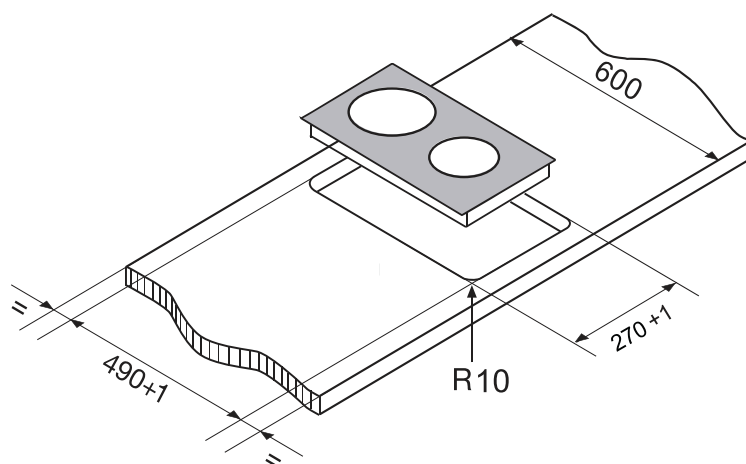

Dimension Guide

Built-in Radiant / 30cm

Model:
EHC325BA

Dimensions			
	width	height	depth
Cut-out (mm)	270	490	
Product (mm)	300	520	

*The clearance must meet or exceed the minimum recommended for both the rangehood and cooktop. Refer to the rangehood installation manual.

Please note! Dimensions to be used as a guide only. All customers MUST refer to the user manual supplied with the product for detailed installation instructions.

© 2021 Electrolux S.E.A PTE. LTD. E_DIM_EHC325BA_May21