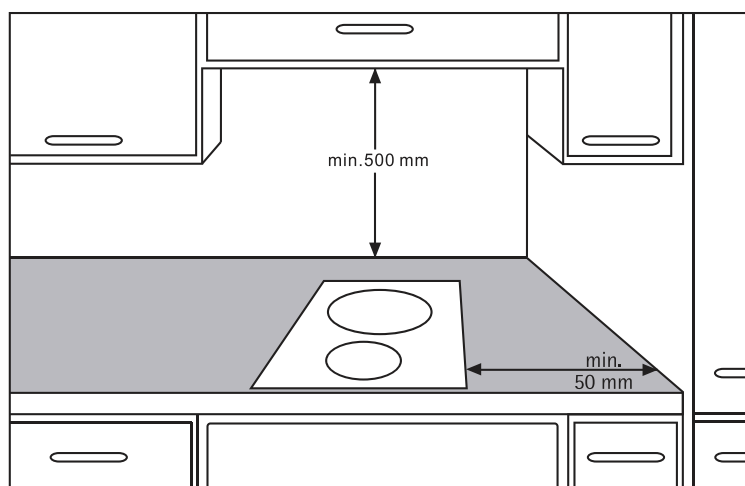

Dimension Guide

Built-in Radiant / 30cm

Model:
EHC325BA

Dimensions			
	width	height	depth
Cut-out (mm)	270	490	
Product (mm)	300	520	

*The clearance must meet or exceed the minimum recommended for both the rangehood and cooktop. Refer to the rangehood installation manual.

Please note! Dimensions to be used as a guide only. All customers MUST refer to the user manual supplied with the product for detailed installation instructions.

© 2021 Electrolux S.E.A PTE. LTD. E_DIM_EHC325BA_May21