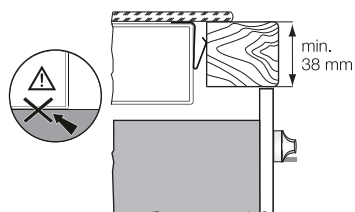

Dimension Guide

Built-in Radiant / 30cm

Model:
EHC325BA

Dimensions			
	width	height	depth
Cut-out (mm)	270	490	
Product (mm)	300	520	

*The clearance must meet or exceed the minimum recommended for both the rangehood and cooktop. Refer to the rangehood installation manual.

Please note! Dimensions to be used as a guide only. All customers MUST refer to the user manual supplied with the product for detailed installation instructions.

© 2021 Electrolux S.E.A PTE. LTD. E_DIM_EHC325BA_May21