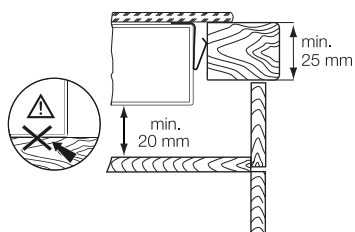

Dimension Guide

Built-in Radiant / 30cm

Model:
EHC325BA

Dimensions			
	width	height	depth
Cut-out (mm)	270	490	
Product (mm)	300	520	

*The clearance must meet or exceed the minimum recommended for both the rangehood and cooktop. Refer to the rangehood installation manual.

Please note! Dimensions to be used as a guide only. All customers MUST refer to the user manual supplied with the product for detailed installation instructions.

© 2021 Electrolux S.E.A PTE. LTD. E_DIM_EHC325BA_May21