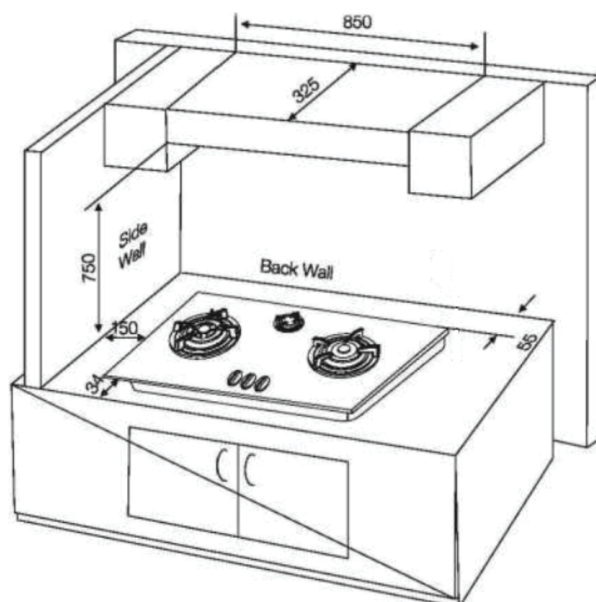

Dimension Guide

Built-in Gas Hob / 78cm

Model:
EGT7836CKPC

Dimensions			
	width	height	depth
Cut-out (mm)	711		425
Product (mm)	780	150	460

*To combustible surface (dimension is not relevant if the adjacent surface is non-combustible).

Please note! Dimensions to be used as a guide only. All customers MUST refer to the user manual supplied with the product for detailed installation instructions.

© 2022 Electrolux S.E.A PTE. LTD. E_DIM_EGT7836CKPC_Aug22