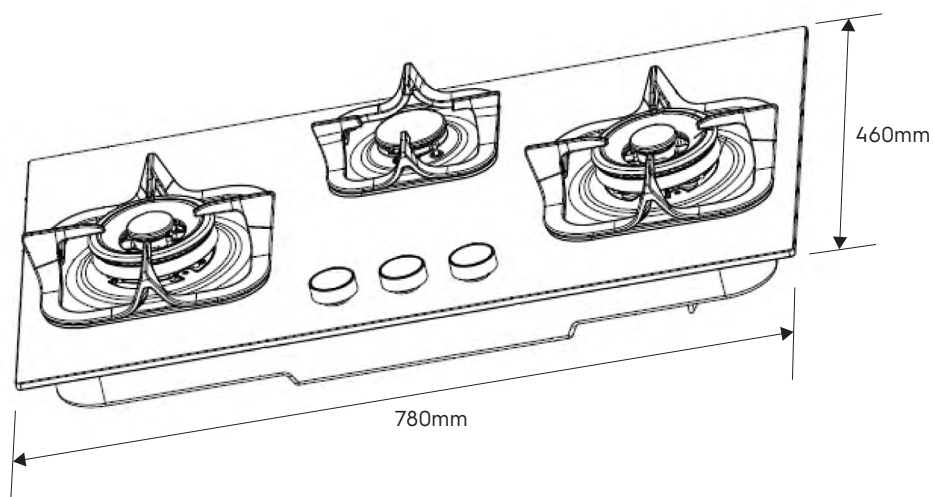

Dimension Guide

Built-in Gas Hob / 78cm

Model:
EGT7836CKPC

Dimensions			
	width	height	depth
Cut-out (mm)	711		425
Product (mm)	780	150	460

*To combustible surface (dimension is not relevant if the adjacent surface is non-combustible).

Please note! Dimensions to be used as a guide only. All customers MUST refer to the user manual supplied with the product for detailed installation instructions.

© 2022 Electrolux S.E.A PTE. LTD. E_DIM_EGT7836CKPC_Aug22