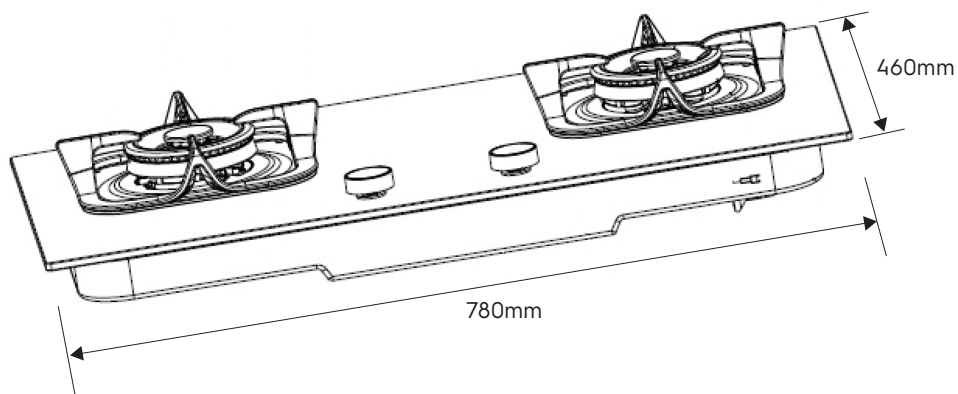

Dimension Guide

Built-in Gas Hob / 78cm

Model:
EGT7828CK

Dimensions			
	width	height	depth
Cut-out (mm)	711		425
Product (mm)	780	150	460

*To combustible surface (dimension is not relevant if the adjacent surface is non-combustible).

Please note! Dimensions to be used as a guide only. All customers MUST refer to the user manual supplied with the product for detailed installation instructions.

© 2021 Electrolux S.E.A PTE. LTD. E_DIM_EGT7828CK_May21