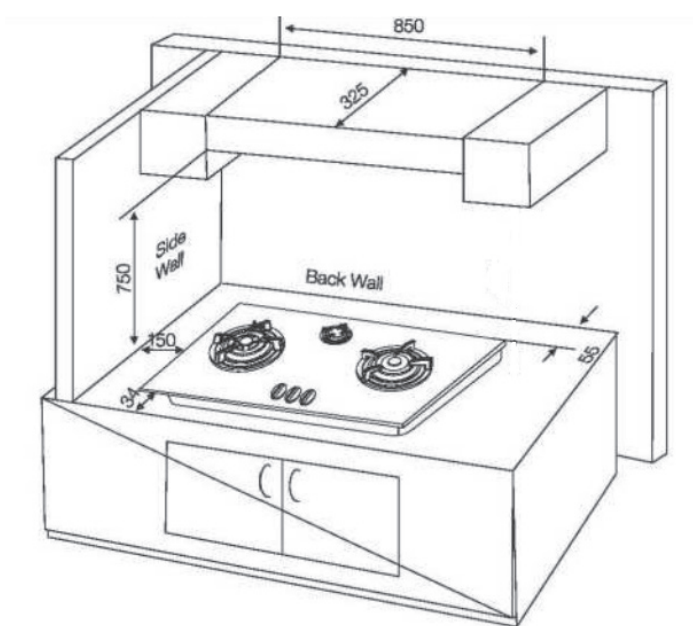

Dimension Guide

Built-in Gas Hob / 78cm

Model:
EGT7828CK

Dimensions			
	width	height	depth
Cut-out (mm)	711		425
Product (mm)	780	150	460

*To combustible surface (dimension is not relevant if the adjacent surface is non-combustible).

Please note! Dimensions to be used as a guide only. All customers MUST refer to the user manual supplied with the product for detailed installation instructions.

© 2021 Electrolux S.E.A PTE. LTD. E_DIM_EGT7828CK_May21