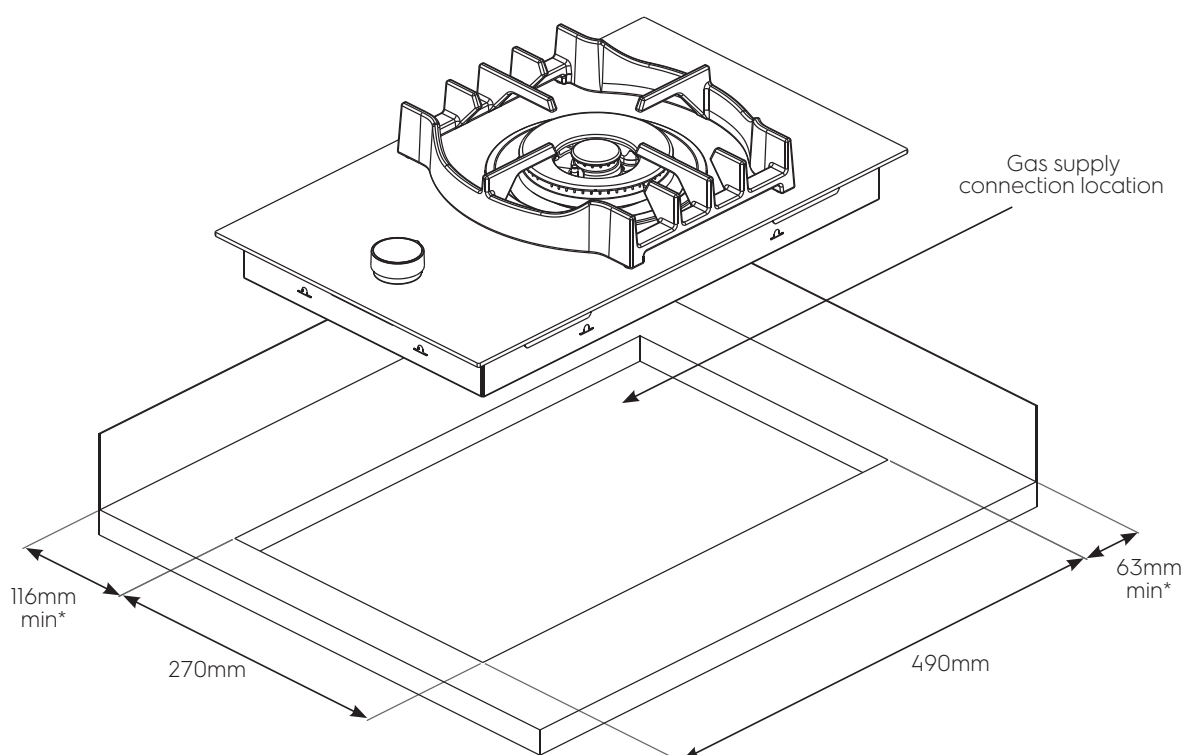

# Dimension Guide

## Built-in Gas Hob / 30cm

**Model:**  
EGC3310NVK

Dimensions			
	width	height	depth
Cut-out (mm)	270		490
Product (mm)	290	65	520

\*To combustible surface (dimension is not relevant if the adjacent surface is non-combustible).

**Please note!** Dimensions to be used as a guide only. All customers MUST refer to the user manual supplied with the product for detailed installation instructions.

© 2021 Electrolux S.E.A PTE. LTD. E\_DIM\_EGC3310NVK\_May21