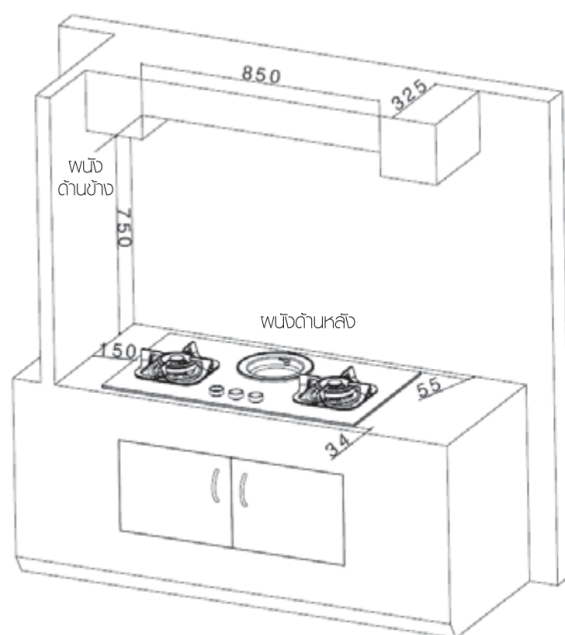

Dimension Guide

Built-in Gas Hob / 90cm

Model:
EHG9360BS

Dimensions			
	width	height	depth
Cut-out (mm)	832		470
Product (mm)	900	162	508

*To combustible surface (dimension is not relevant if the adjacent surface is non-combustible).

Please note! Dimensions to be used as a guide only. All customers MUST refer to the user manual supplied with the product for detailed installation instructions.

© 2021 Electrolux S.E.A PTE. LTD. E_DIM_EHG9360BS_May21