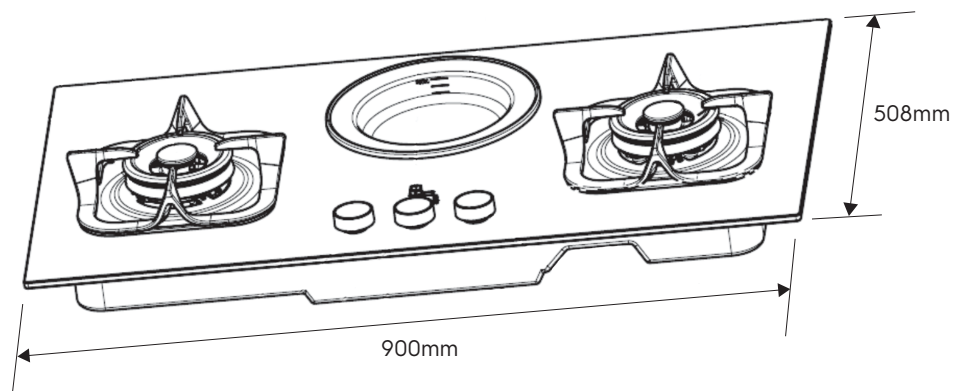

Dimension Guide

Built-in Gas Hob / 90cm

Model:
EHG9360BS

Dimensions			
	width	height	depth
Cut-out (mm)	832		470
Product (mm)	900	162	508

*To combustible surface (dimension is not relevant if the adjacent surface is non-combustible).

Please note! Dimensions to be used as a guide only. All customers MUST refer to the user manual supplied with the product for detailed installation instructions.

© 2021 Electrolux S.E.A PTE. LTD. E_DIM_EHG9360BS_May21