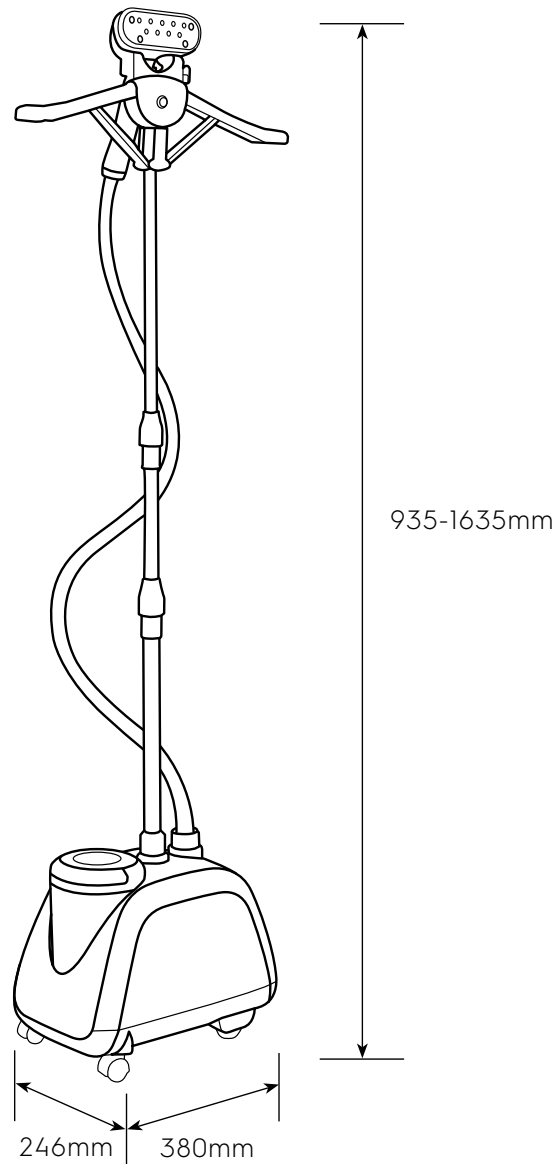

Dimension Guide

Garment Steamer

Model:
E5GSI-89BM

Dimensions			
	width	height	depth
Product (mm)	246	935-1635	380

Please note! Dimensions to be used as a guide only. All customers MUST refer to the user manual supplied with the product for detailed installation instructions.
© 2021 Electrolux S.E.A PTE. LTD. E_DIM_E5GSI-89BM_Feb21