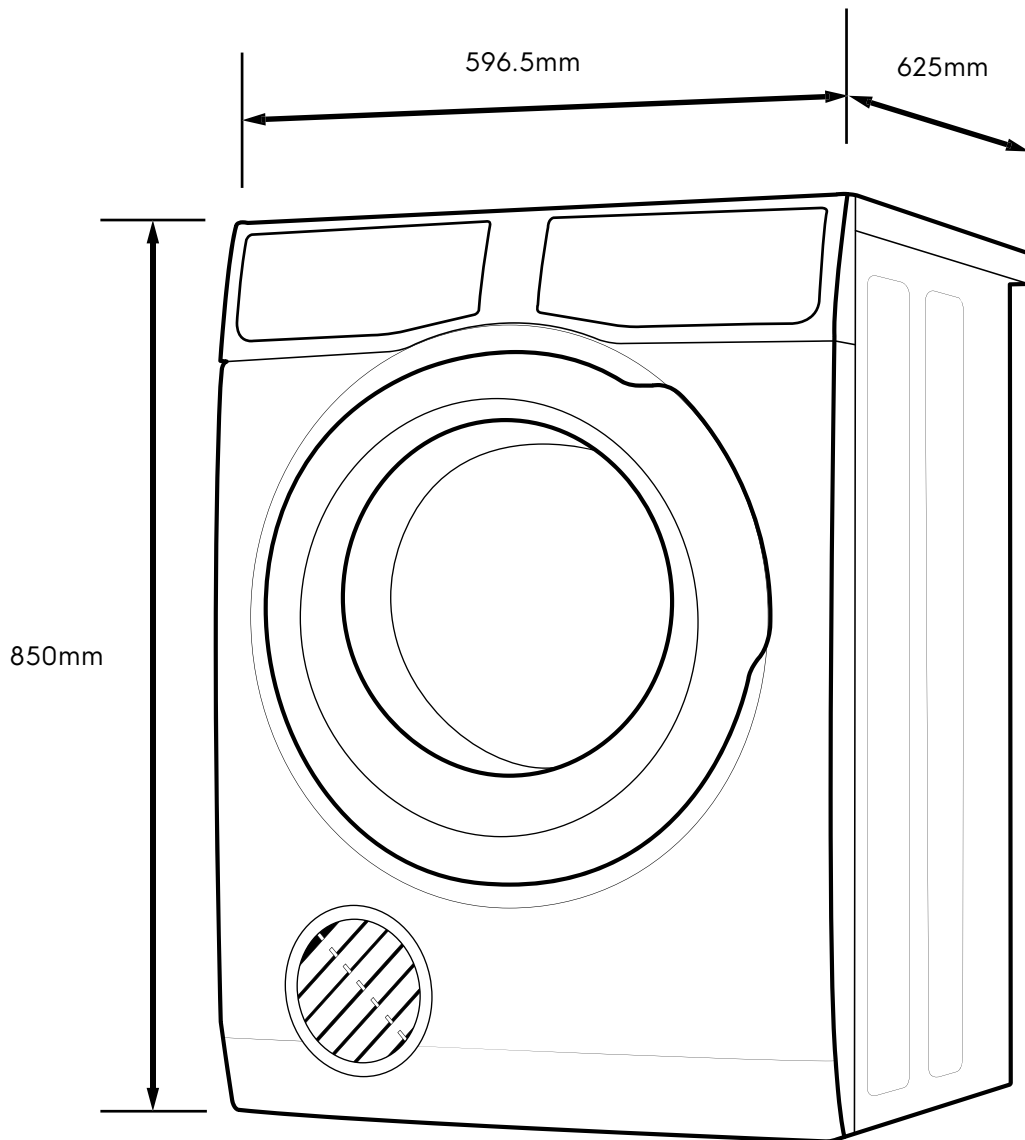

# Dimension Guide

## Venting Dryer

**Model:**  
EDV805JQWA

Dimensions			
	width	depth	height
Product (mm)	596.5	625	850

**Please note!** Dimensions to be used as a guide only. All customers MUST refer to the user manual supplied with the product for detailed installation instructions.