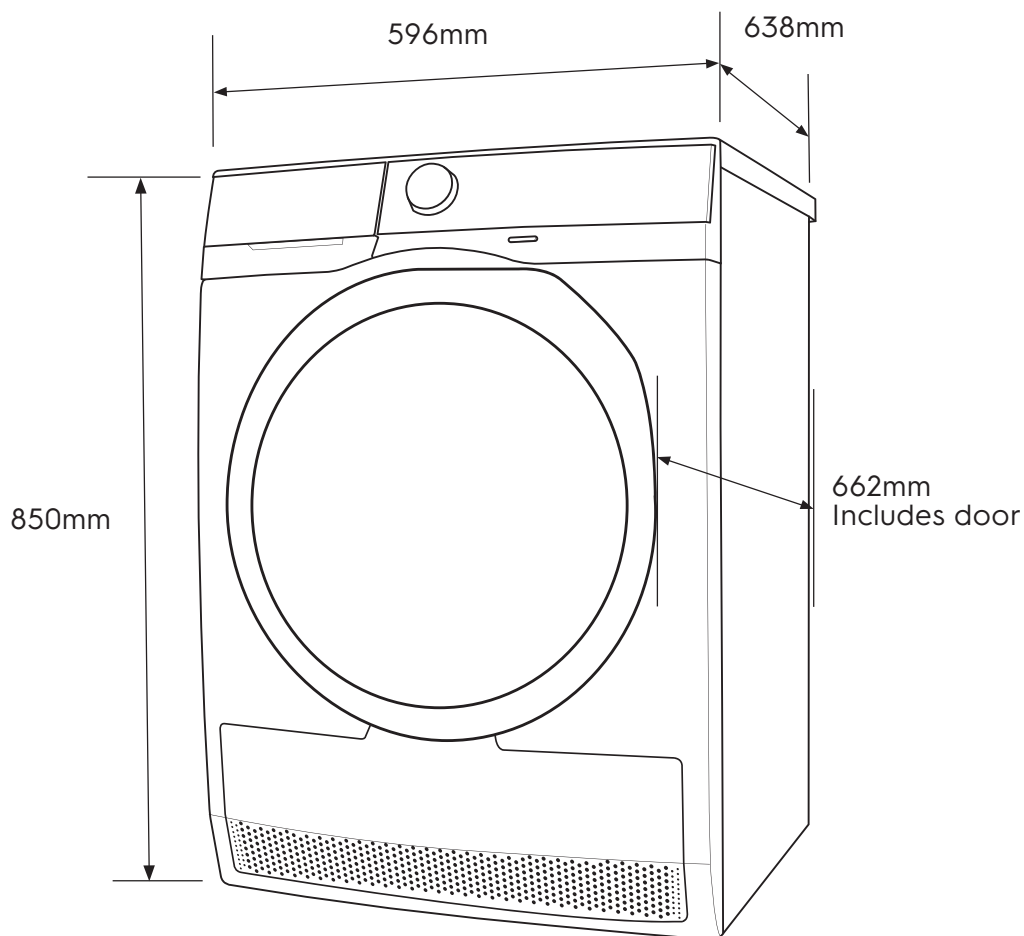

Dimension Guide

Heat Pump Dryer

Model:
EDH903R9WB

Dimensions			
	width	height	depth
Product (mm)	596	850	638

Please note! Dimensions to be used as a guide only. All customers MUST refer to the user manual supplied with the product for detailed installation instructions.