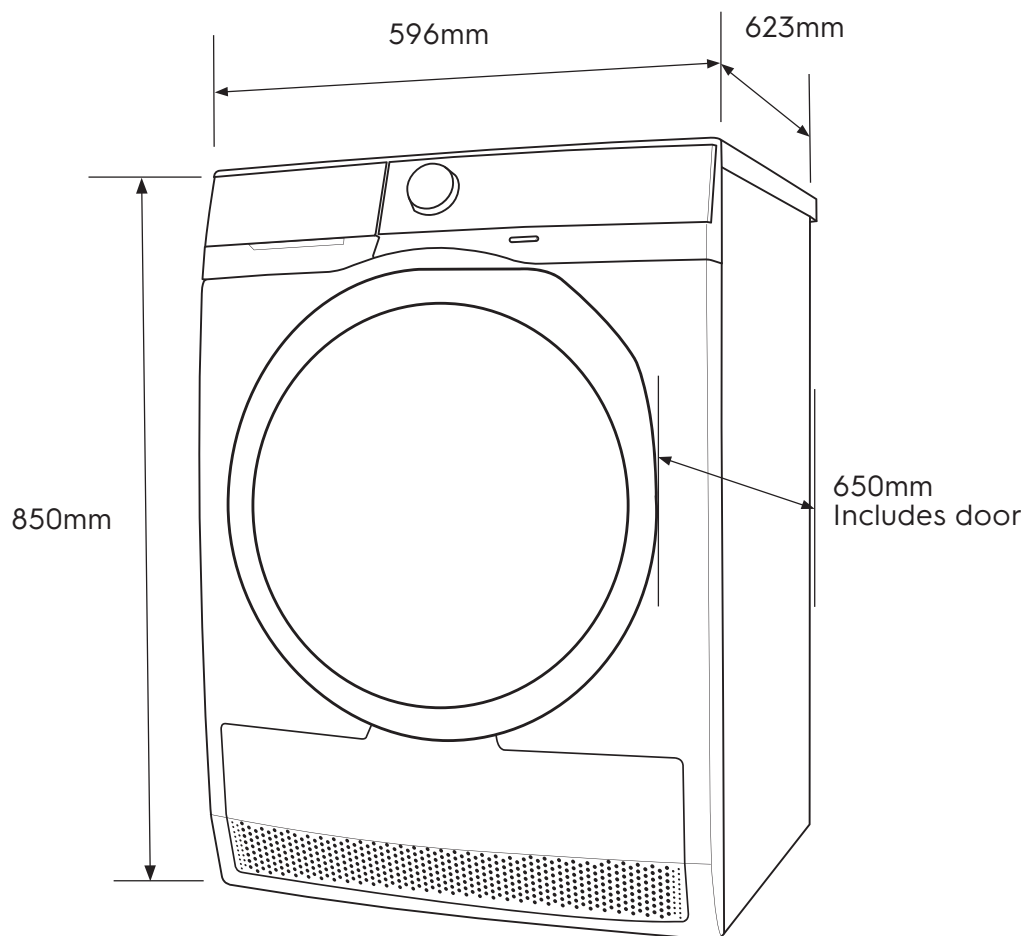

Dimension Guide

Heat Pump Dryer

Model:
EDH804H3WB

Dimensions			
	width	height	depth
Product (mm)	596	850	623

Please note! Dimensions to be used as a guide only. All customers MUST refer to the user manual supplied with the product for detailed installation instructions.