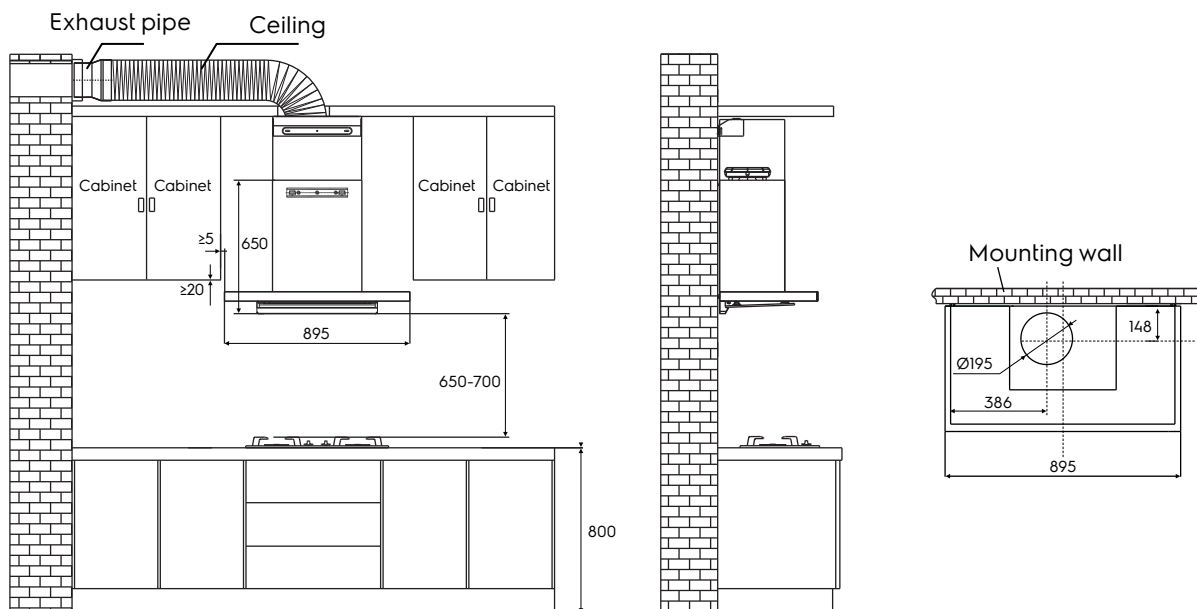

Dimension Guide

90cm chimney extractor hood

Model:
ECT9645XB

Dimensions

	width	height	depth
Product (mm)	895	668-1021	485

Please note! Dimensions to be used as a guide only. All customers MUST refer to the user manual supplied with the product for detailed installation instructions.
© 2026 Electrolux S.E.A PTE. LTD. ELX_DIM_ECT9645XB_Apr26