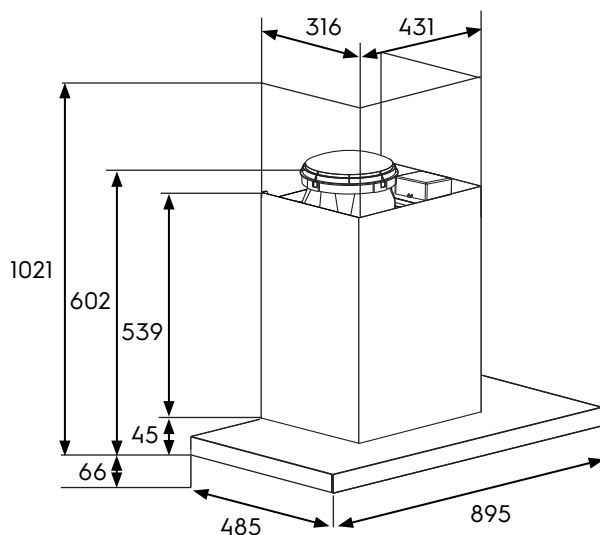

Dimension Guide

90cm chimney extractor hood

Model:
ECT9645XB

Dimensions

	width	height	depth
Product (mm)	895	668-1021	485

Please note! Dimensions to be used as a guide only. All customers MUST refer to the user manual supplied with the product for detailed installation instructions.
© 2026 Electrolux S.E.A PTE. LTD. ELX_DIM_ECT9645XB_Apr26