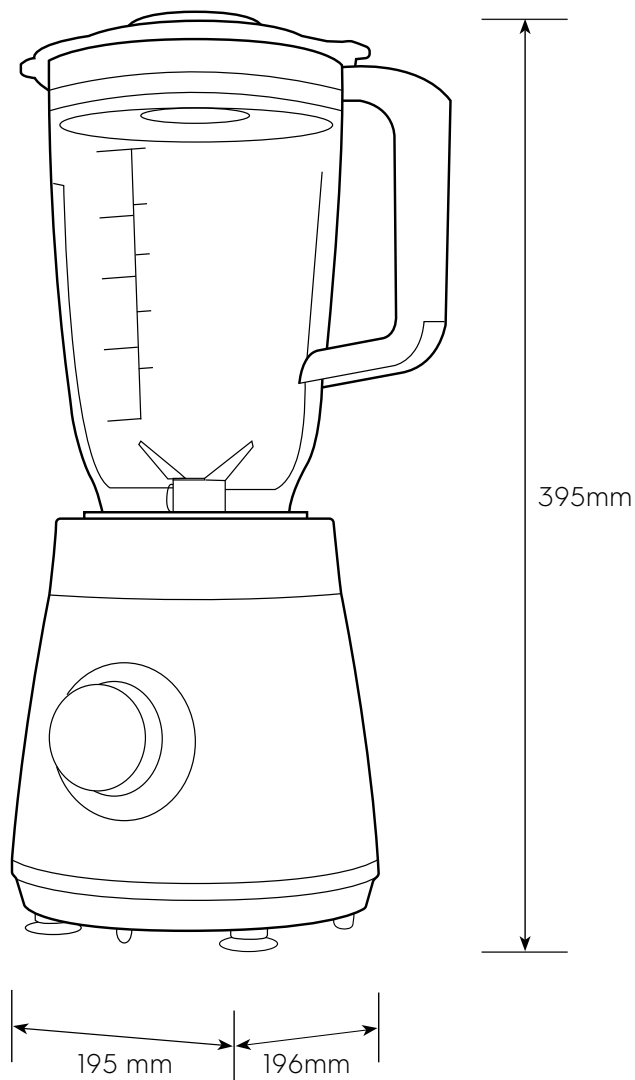

Dimension Guide

Blender

Model:
E3TB1-310K

Please note! Dimensions to be used as a guide only. All customers MUST refer to the user manual supplied with the product for detailed installation instructions.

© 2021 Electrolux S.E.A PTE. LTD. E_DIM_E3TB1-310K_Jan21