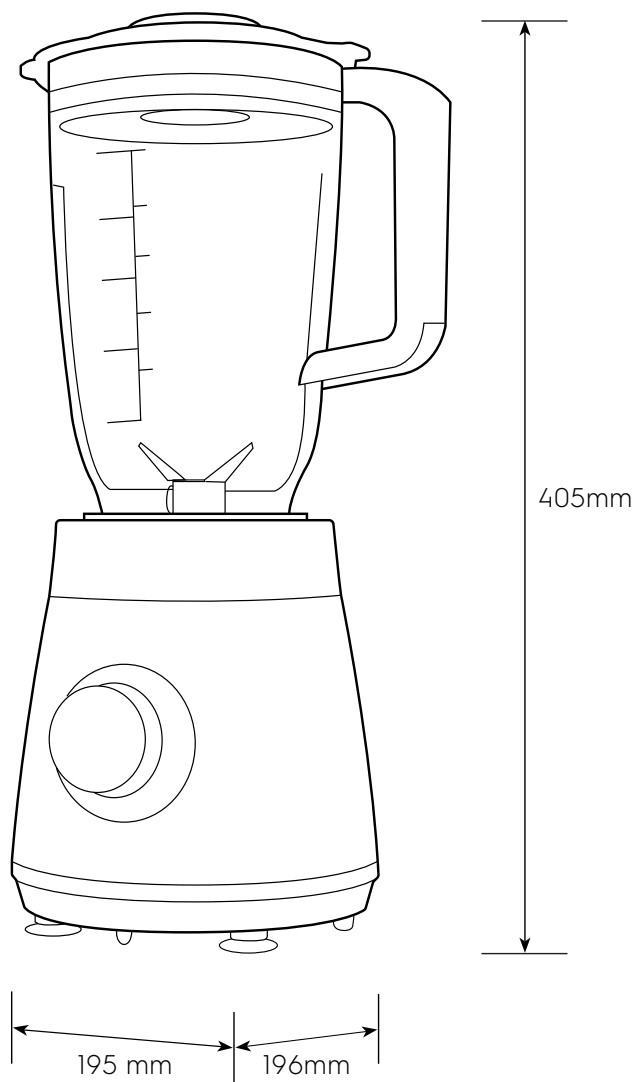

Dimension Guide

Blender

Model:
E3TBI-210K

Dimensions

	width	height	depth
Product (mm)	195	405	196

Please note! Dimensions to be used as a guide only. All customers MUST refer to the user manual supplied with the product for detailed installation instructions.