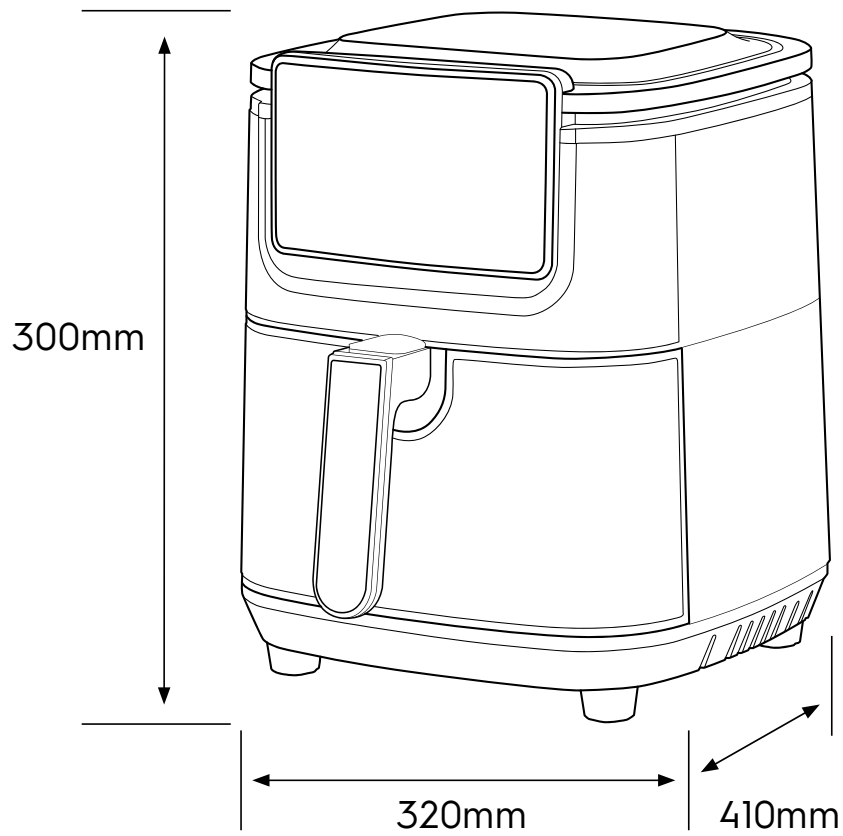

Dimension Guide

Air Fryer

Model:

E5AFI-600P

Please note! Dimensions to be used as a guide only. All customers MUST refer to the user manual supplied with the product for detailed installation instructions.

© 2023 Electrolux S.E.A PTE. LTD. ELX_DIM_E5AFI-600P_Dec23