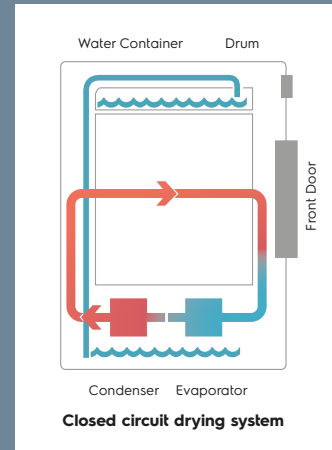

Dryers

Features

Gentle drying with half the energy consumption

Heat pump technology puts less damaging heat stress on fabrics by drying effectively at lower temperatures to keep them looking and feeling new for longer. Exceptional performance with up to 50%* less energy usage than traditional machines.

How does it work?

1. Air is heated in a closed circuit system and circulated around the drum to dry your laundry until it becomes saturated with moisture.
2. The moisture that extracted out from your laundry will then condense and collect into the water tank.
3. The heated air and energy within the drying system are efficiently recycled within the closed circuit, hence less energy is needed to dry your clothes. In addition, the Heat Pump Dryer generates less heat externally and is gentle on clothes.